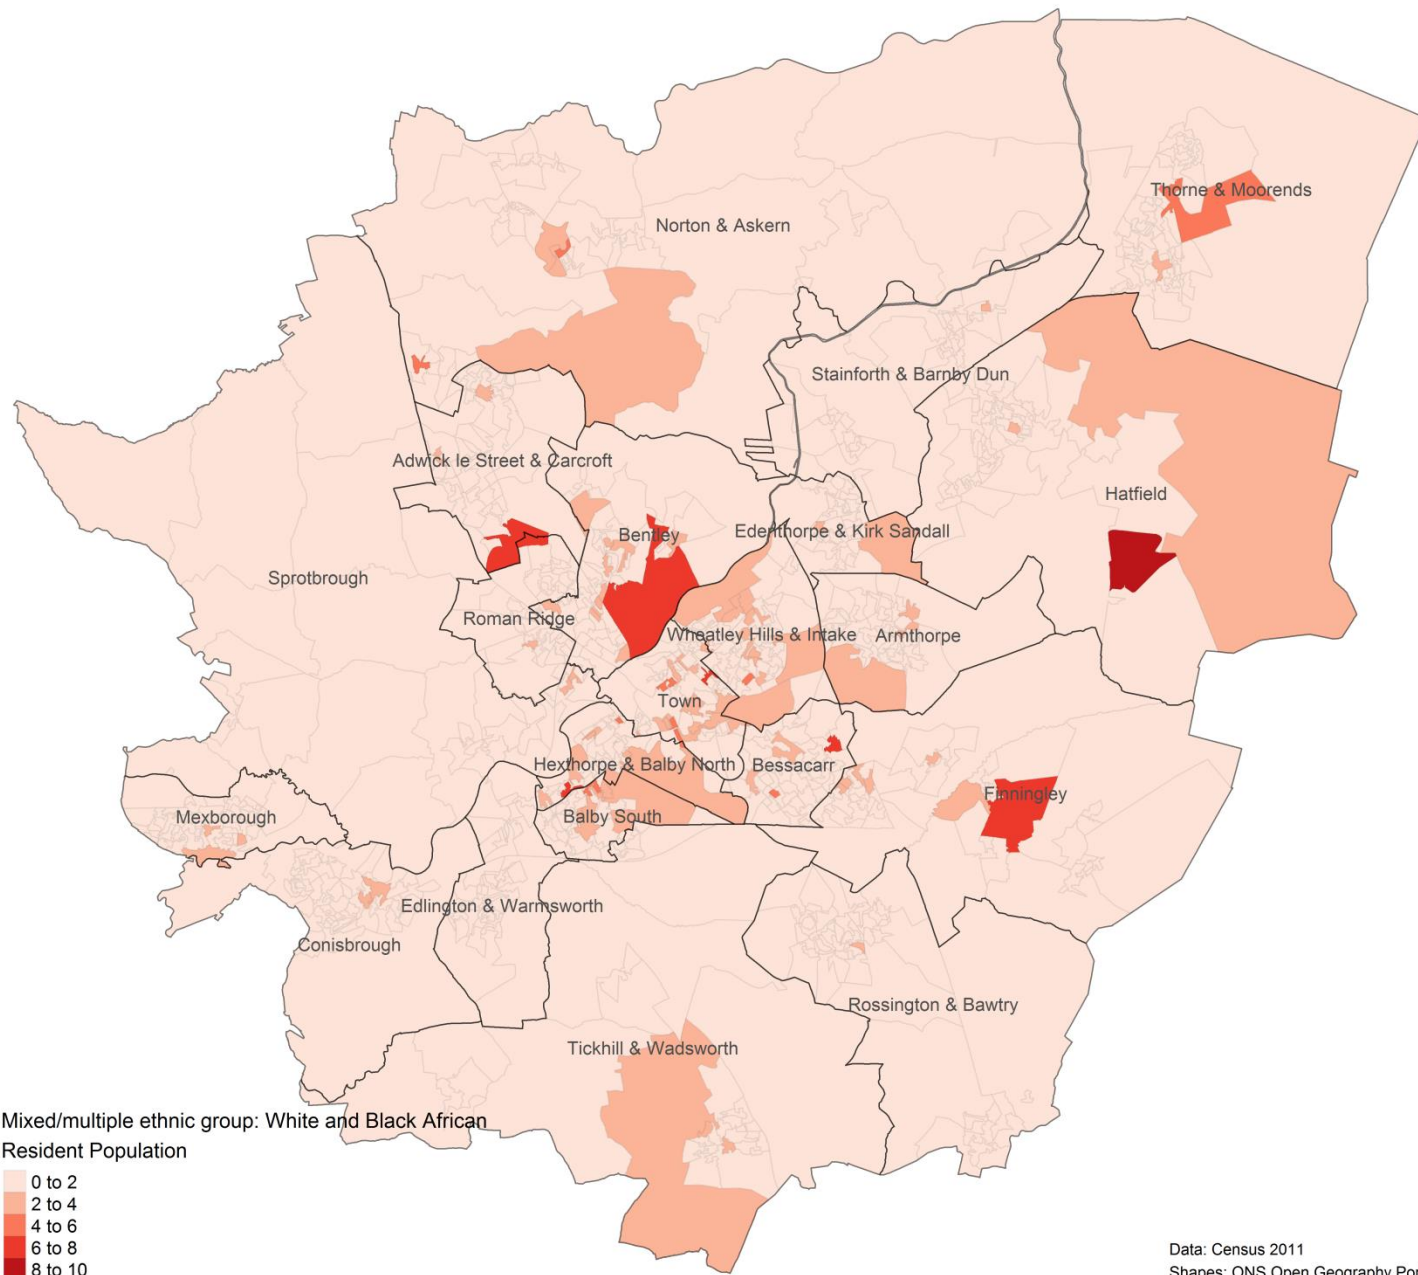

Doncaster: An Atlas Of Our BAME Communities

Produced by the Strategy and
Performance Unit

July 2018

Contents:

Data is drawn from the 2011 Census. Please note the different scales on each map.

Page

3. White: Irish
4. White: Gypsy or Irish Traveller
5. White: Other White
6. Mixed/multiple ethnic group: White and Black Caribbean
7. Mixed/multiple ethnic group: White and Black African
8. Mixed/multiple ethnic group: White and Asian
9. Mixed/multiple ethnic group: Other Mixed
10. Asian/Asian British: Indian
11. Asian/Asian British: Pakistani
12. Asian/Asian British: Bangladeshi
13. Asian/Asian British: Chinese
14. Asian/Asian British: Other Asian
15. Black/African/Caribbean/Black British: African
16. Black/African/Caribbean/Black British: Caribbean
17. Black/African/Caribbean/Black British: Other Black
18. Other Ethnic Groups: Arab
19. Other Ethnic Groups: Any other ethnic group

White: Irish
Resident Population

- 0 to 5
- 5 to 10
- 10 to 15

Data: Census 2011
Shapes: ONS Open Geography Portal

Data: Census 2011
 Shapes: ONS Open Geography Portal

Data: Census 2011
 Shapes: ONS Open Geography Portal

Data: Census 2011
 Shapes: ONS Open Geography Portal

Data: Census 2011
 Shapes: ONS Open Geography Portal

Data: Census 2011
 Shapes: ONS Open Geography Portal

Data: Census 2011
 Shapes: ONS Open Geography Portal

Data: Census 2011
 Shapes: ONS Open Geography Portal

Data: Census 2011
 Shapes: ONS Open Geography Portal

Data: Census 2011
 Shapes: ONS Open Geography Portal

Black/African/Caribbean/Black British: Other Black Resident Population