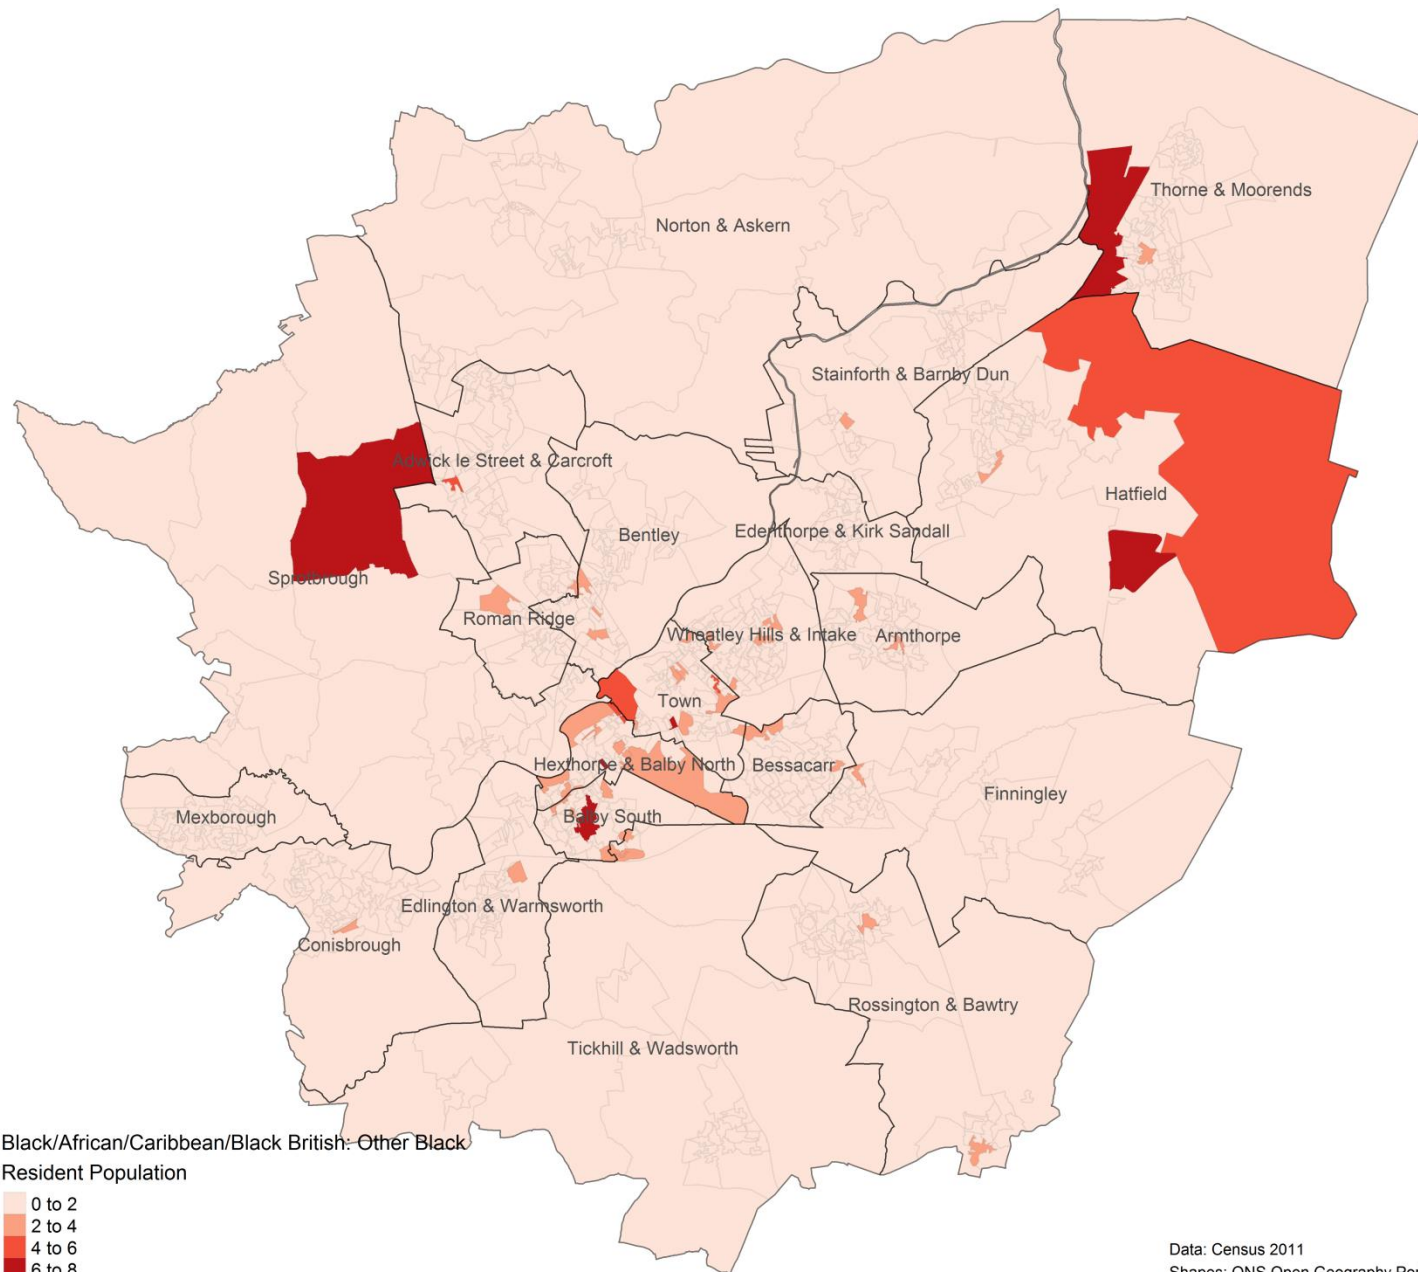

Doncaster: An Atlas Of Our BAME Communities

Produced by the Strategy and
Performance Unit

July 2018

Contents:

Data is drawn from the 2011 Census. Please note the different scales on each map.

Page

3. White: Irish
4. White: Gypsy or Irish Traveller
5. White: Other White
6. Mixed/multiple ethnic group: White and Black Caribbean
7. Mixed/multiple ethnic group: White and Black African
8. Mixed/multiple ethnic group: White and Asian
9. Mixed/multiple ethnic group: Other Mixed
10. Asian/Asian British: Indian
11. Asian/Asian British: Pakistani
12. Asian/Asian British: Bangladeshi
13. Asian/Asian British: Chinese
14. Asian/Asian British: Other Asian
15. Black/African/Caribbean/Black British: African
16. Black/African/Caribbean/Black British: Caribbean
17. Black/African/Caribbean/Black British: Other Black
18. Other Ethnic Groups: Arab
19. Other Ethnic Groups: Any other ethnic group

Data: Census 2011
 Shapes: ONS Open Geography Portal

Data: Census 2011
 Shapes: ONS Open Geography Portal

Data: Census 2011
 Shapes: ONS Open Geography Portal

Data: Census 2011
 Shapes: ONS Open Geography Portal

Data: Census 2011
 Shapes: ONS Open Geography Portal

Data: Census 2011
 Shapes: ONS Open Geography Portal

Data: Census 2011
 Shapes: ONS Open Geography Portal

Black/African/Caribbean/Black British: Other Black Resident Population

Data: Census 2011
 Shapes: ONS Open Geography Portal

Data: Census 2011
 Shapes: ONS Open Geography Portal

Data: Census 2011
Shapes: ONS Open Geography Portal