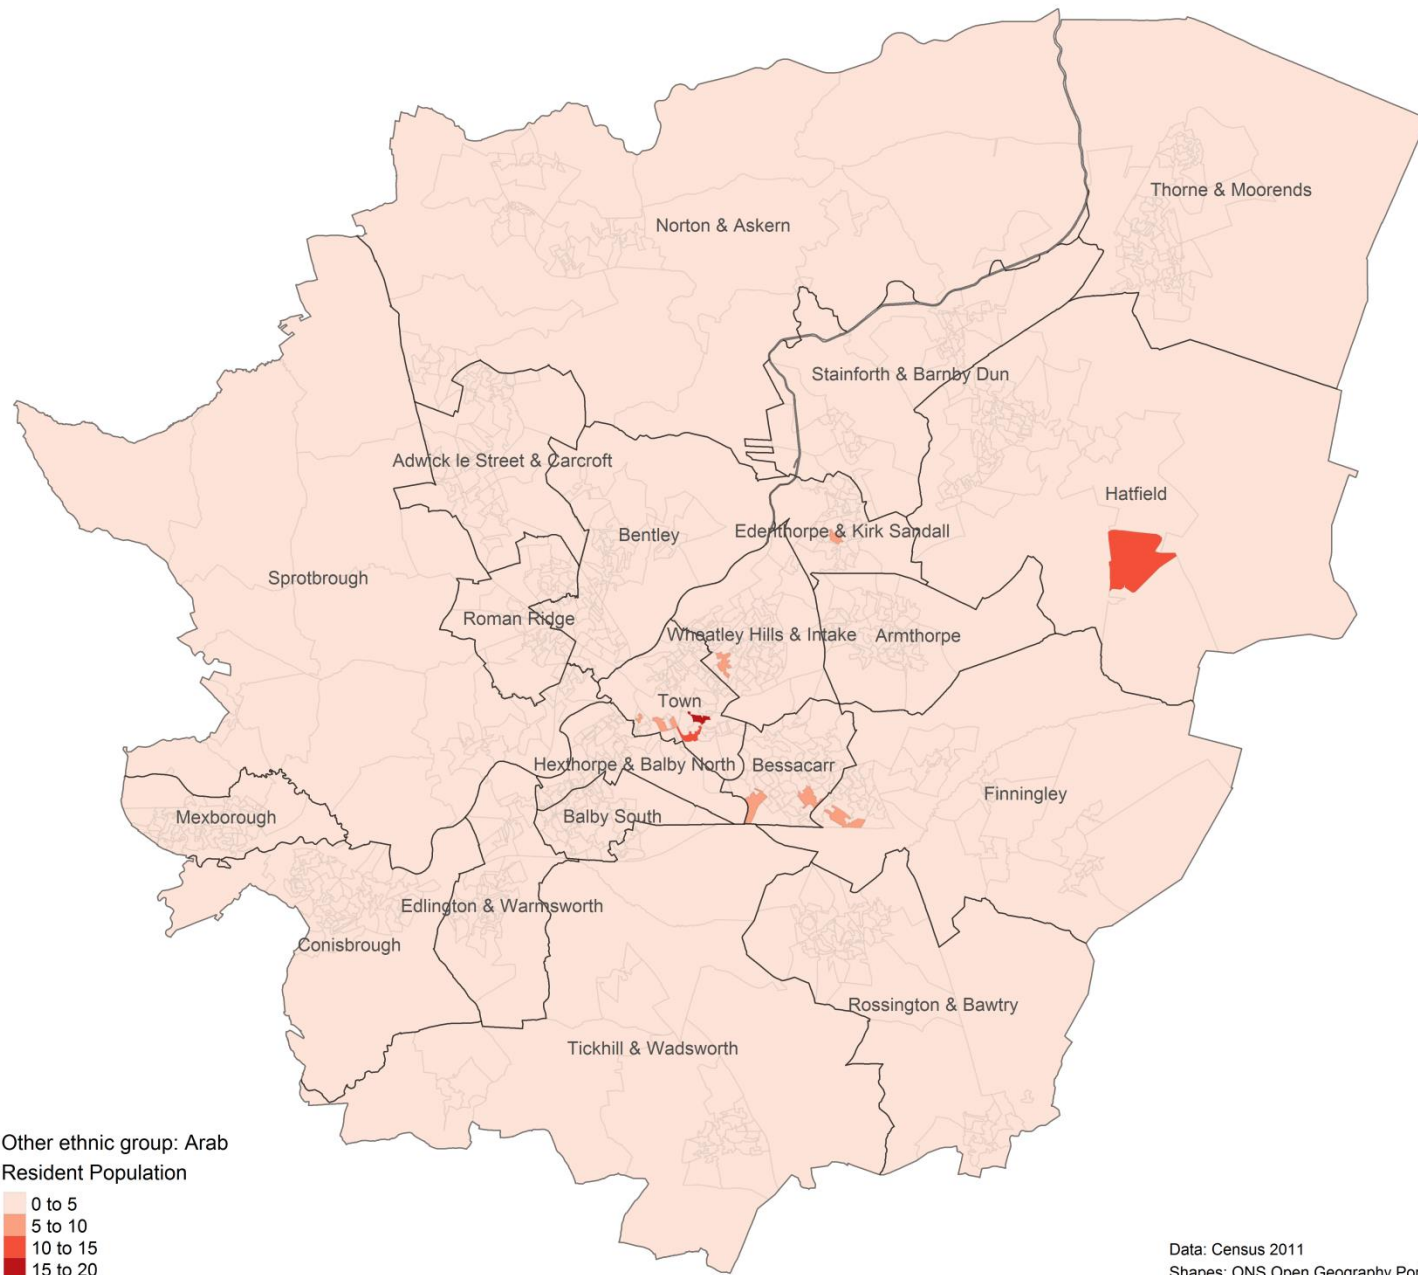

Doncaster: An Atlas Of Our BAME Communities

Produced by the Strategy and
Performance Unit

July 2018

Contents:

Data is drawn from the 2011 Census. Please note the different scales on each map.

Page

3. White: Irish
4. White: Gypsy or Irish Traveller
5. White: Other White
6. Mixed/multiple ethnic group: White and Black Caribbean
7. Mixed/multiple ethnic group: White and Black African
8. Mixed/multiple ethnic group: White and Asian
9. Mixed/multiple ethnic group: Other Mixed
10. Asian/Asian British: Indian
11. Asian/Asian British: Pakistani
12. Asian/Asian British: Bangladeshi
13. Asian/Asian British: Chinese
14. Asian/Asian British: Other Asian
15. Black/African/Caribbean/Black British: African
16. Black/African/Caribbean/Black British: Caribbean
17. Black/African/Caribbean/Black British: Other Black
18. Other Ethnic Groups: Arab
19. Other Ethnic Groups: Any other ethnic group

Data: Census 2011
 Shapes: ONS Open Geography Portal

Data: Census 2011
 Shapes: ONS Open Geography Portal

Data: Census 2011
 Shapes: ONS Open Geography Portal

Data: Census 2011
 Shapes: ONS Open Geography Portal

Data: Census 2011
 Shapes: ONS Open Geography Portal

Data: Census 2011
 Shapes: ONS Open Geography Portal

Data: Census 2011
 Shapes: ONS Open Geography Portal

Black/African/Caribbean/Black British: Other Black Resident Population

Data: Census 2011
 Shapes: ONS Open Geography Portal

Data: Census 2011
 Shapes: ONS Open Geography Portal

Data: Census 2011
Shapes: ONS Open Geography Portal