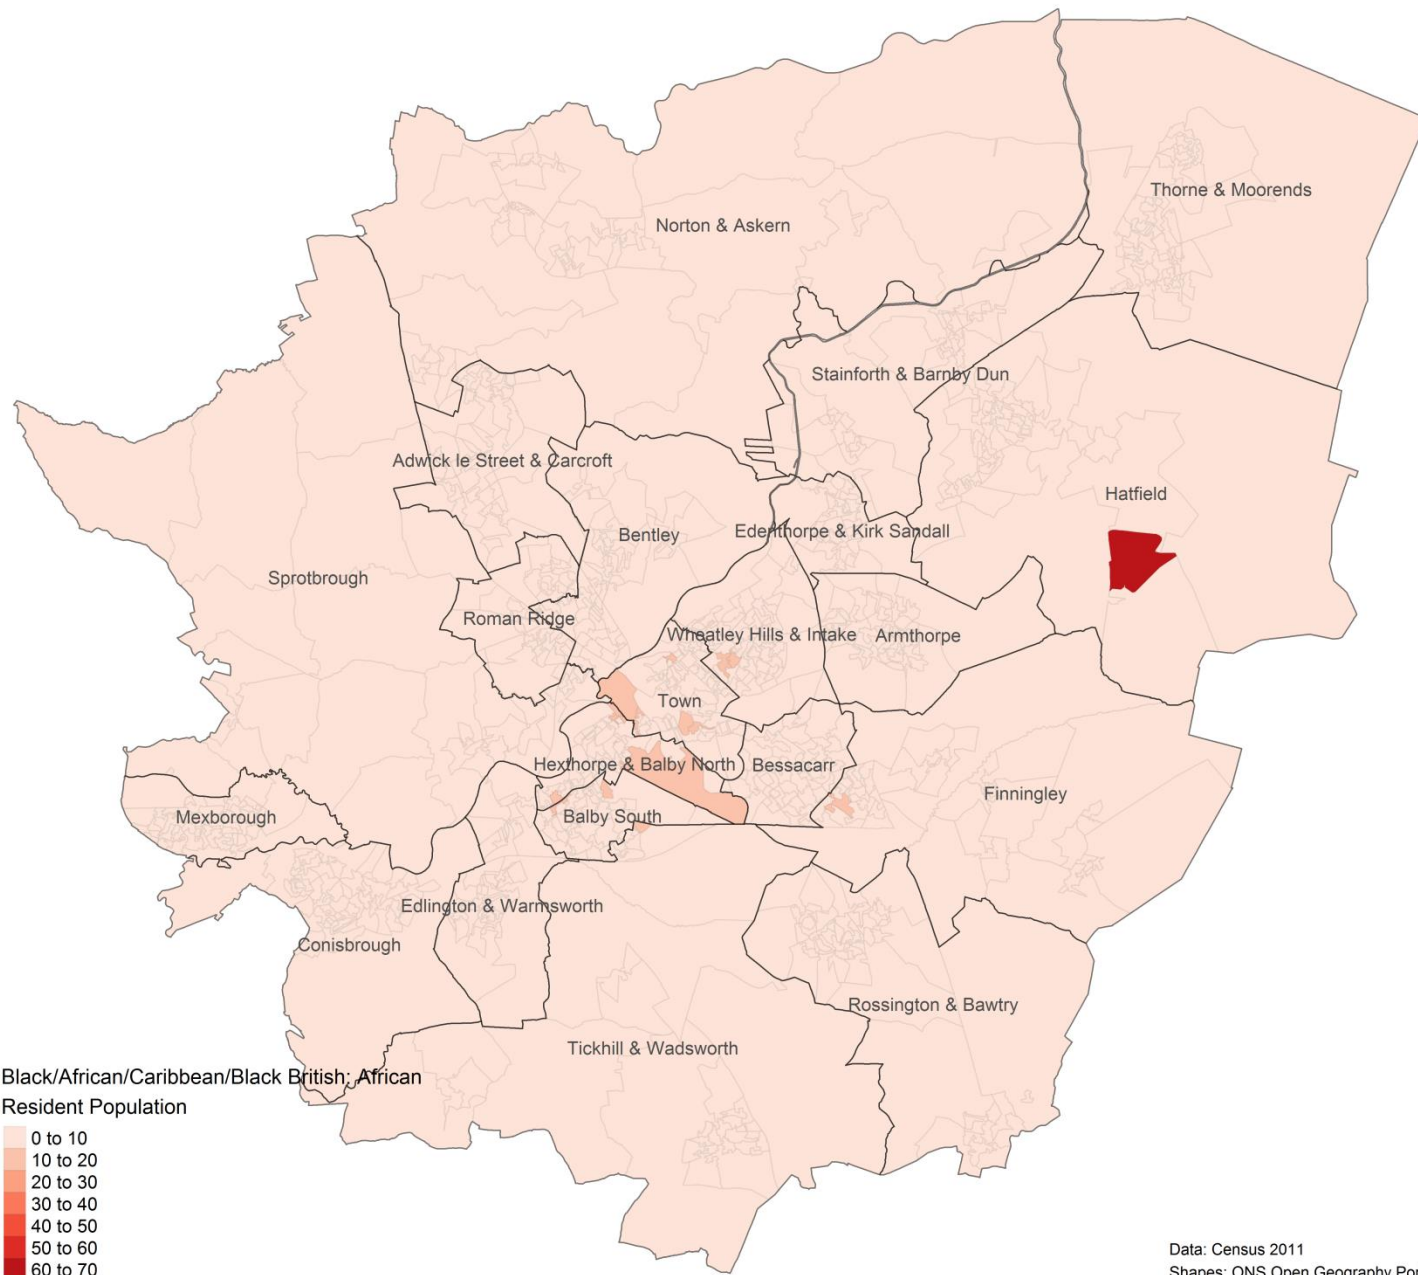

Doncaster: An Atlas Of Our BAME Communities

Produced by the Strategy and
Performance Unit

July 2018

Contents:

Data is drawn from the 2011 Census. Please note the different scales on each map.

Page

3. White: Irish
4. White: Gypsy or Irish Traveller
5. White: Other White
6. Mixed/multiple ethnic group: White and Black Caribbean
7. Mixed/multiple ethnic group: White and Black African
8. Mixed/multiple ethnic group: White and Asian
9. Mixed/multiple ethnic group: Other Mixed
10. Asian/Asian British: Indian
11. Asian/Asian British: Pakistani
12. Asian/Asian British: Bangladeshi
13. Asian/Asian British: Chinese
14. Asian/Asian British: Other Asian
15. Black/African/Caribbean/Black British: African
16. Black/African/Caribbean/Black British: Caribbean
17. Black/African/Caribbean/Black British: Other Black
18. Other Ethnic Groups: Arab
19. Other Ethnic Groups: Any other ethnic group

Data: Census 2011
 Shapes: ONS Open Geography Portal

Data: Census 2011
 Shapes: ONS Open Geography Portal

Data: Census 2011
 Shapes: ONS Open Geography Portal

Data: Census 2011
 Shapes: ONS Open Geography Portal

Data: Census 2011
 Shapes: ONS Open Geography Portal

Data: Census 2011
 Shapes: ONS Open Geography Portal

Data: Census 2011
 Shapes: ONS Open Geography Portal

Black/African/Caribbean/Black British: Other Black Resident Population

Data: Census 2011
 Shapes: ONS Open Geography Portal

Data: Census 2011
 Shapes: ONS Open Geography Portal

Data: Census 2011
Shapes: ONS Open Geography Portal