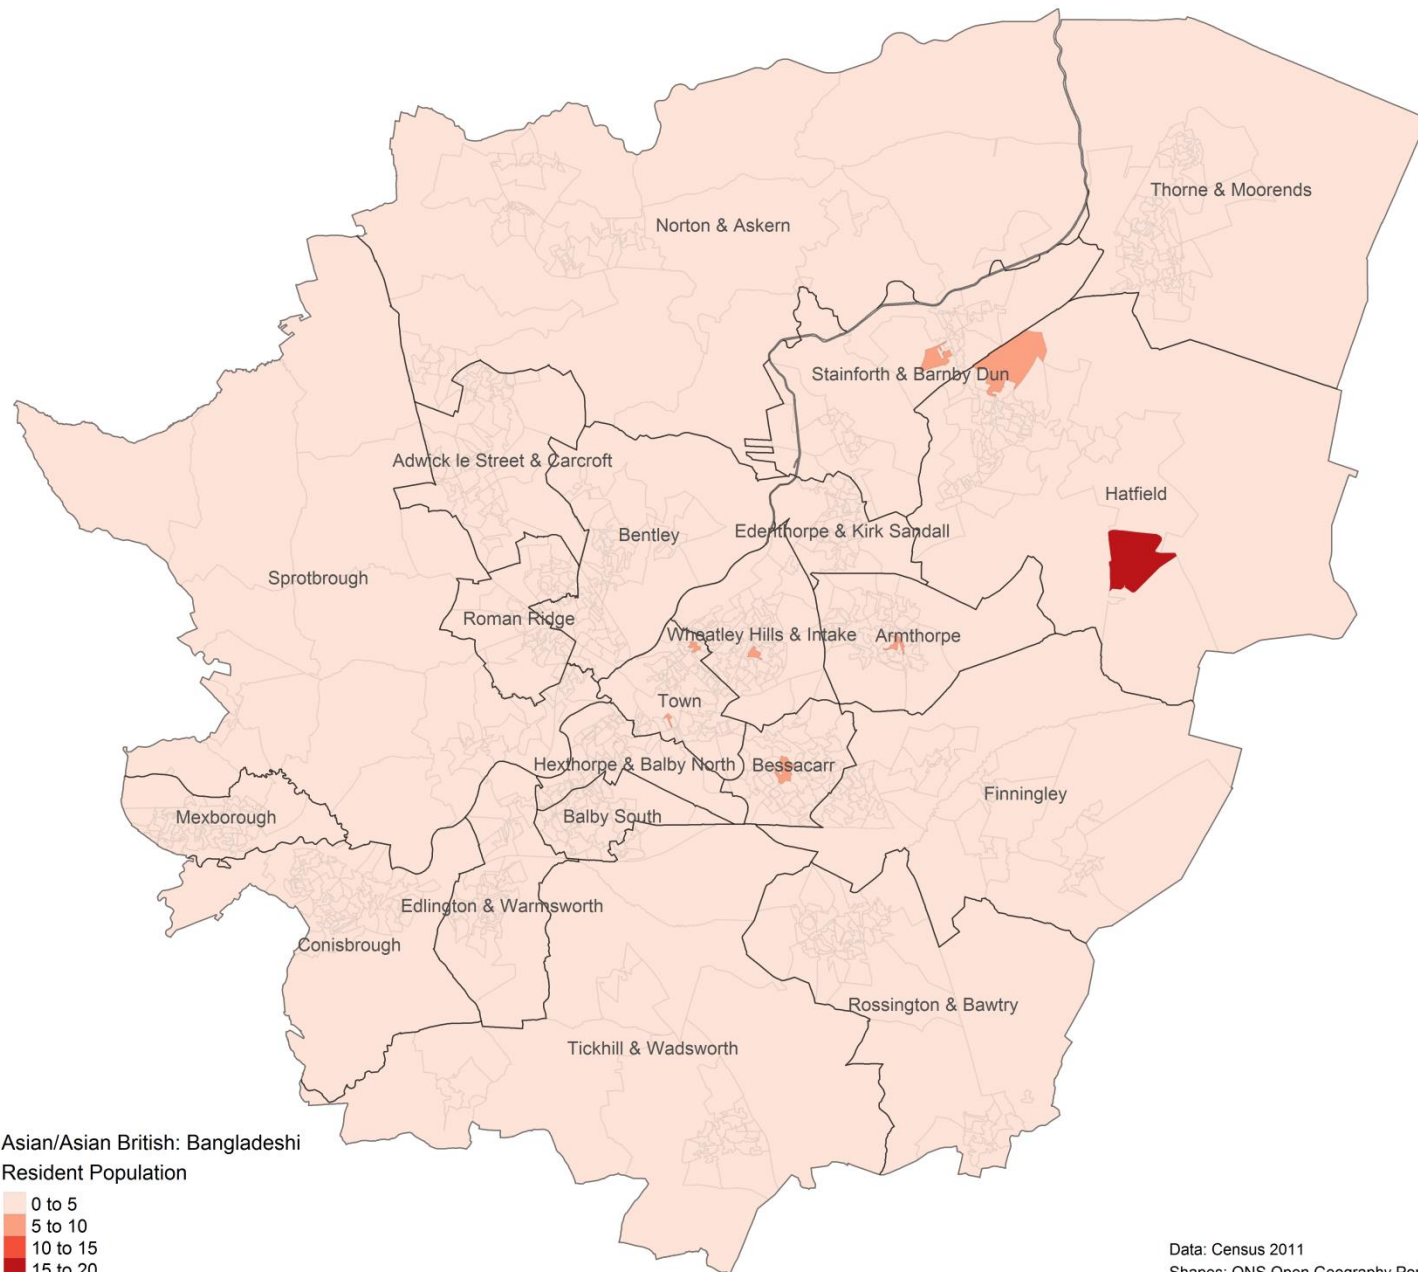

Doncaster: An Atlas Of Our BAME Communities

Produced by the Strategy and
Performance Unit

July 2018

Contents:

Data is drawn from the 2011 Census. Please note the different scales on each map.

Page

3. White: Irish
4. White: Gypsy or Irish Traveller
5. White: Other White
6. Mixed/multiple ethnic group: White and Black Caribbean
7. Mixed/multiple ethnic group: White and Black African
8. Mixed/multiple ethnic group: White and Asian
9. Mixed/multiple ethnic group: Other Mixed
10. Asian/Asian British: Indian
11. Asian/Asian British: Pakistani
12. Asian/Asian British: Bangladeshi
13. Asian/Asian British: Chinese
14. Asian/Asian British: Other Asian
15. Black/African/Caribbean/Black British: African
16. Black/African/Caribbean/Black British: Caribbean
17. Black/African/Caribbean/Black British: Other Black
18. Other Ethnic Groups: Arab
19. Other Ethnic Groups: Any other ethnic group

Data: Census 2011
 Shapes: ONS Open Geography Portal

Data: Census 2011
 Shapes: ONS Open Geography Portal

Data: Census 2011
 Shapes: ONS Open Geography Portal

Data: Census 2011
 Shapes: ONS Open Geography Portal

Data: Census 2011
 Shapes: ONS Open Geography Portal

Data: Census 2011
 Shapes: ONS Open Geography Portal

Data: Census 2011
 Shapes: ONS Open Geography Portal

Black/African/Caribbean/Black British: Other Black Resident Population