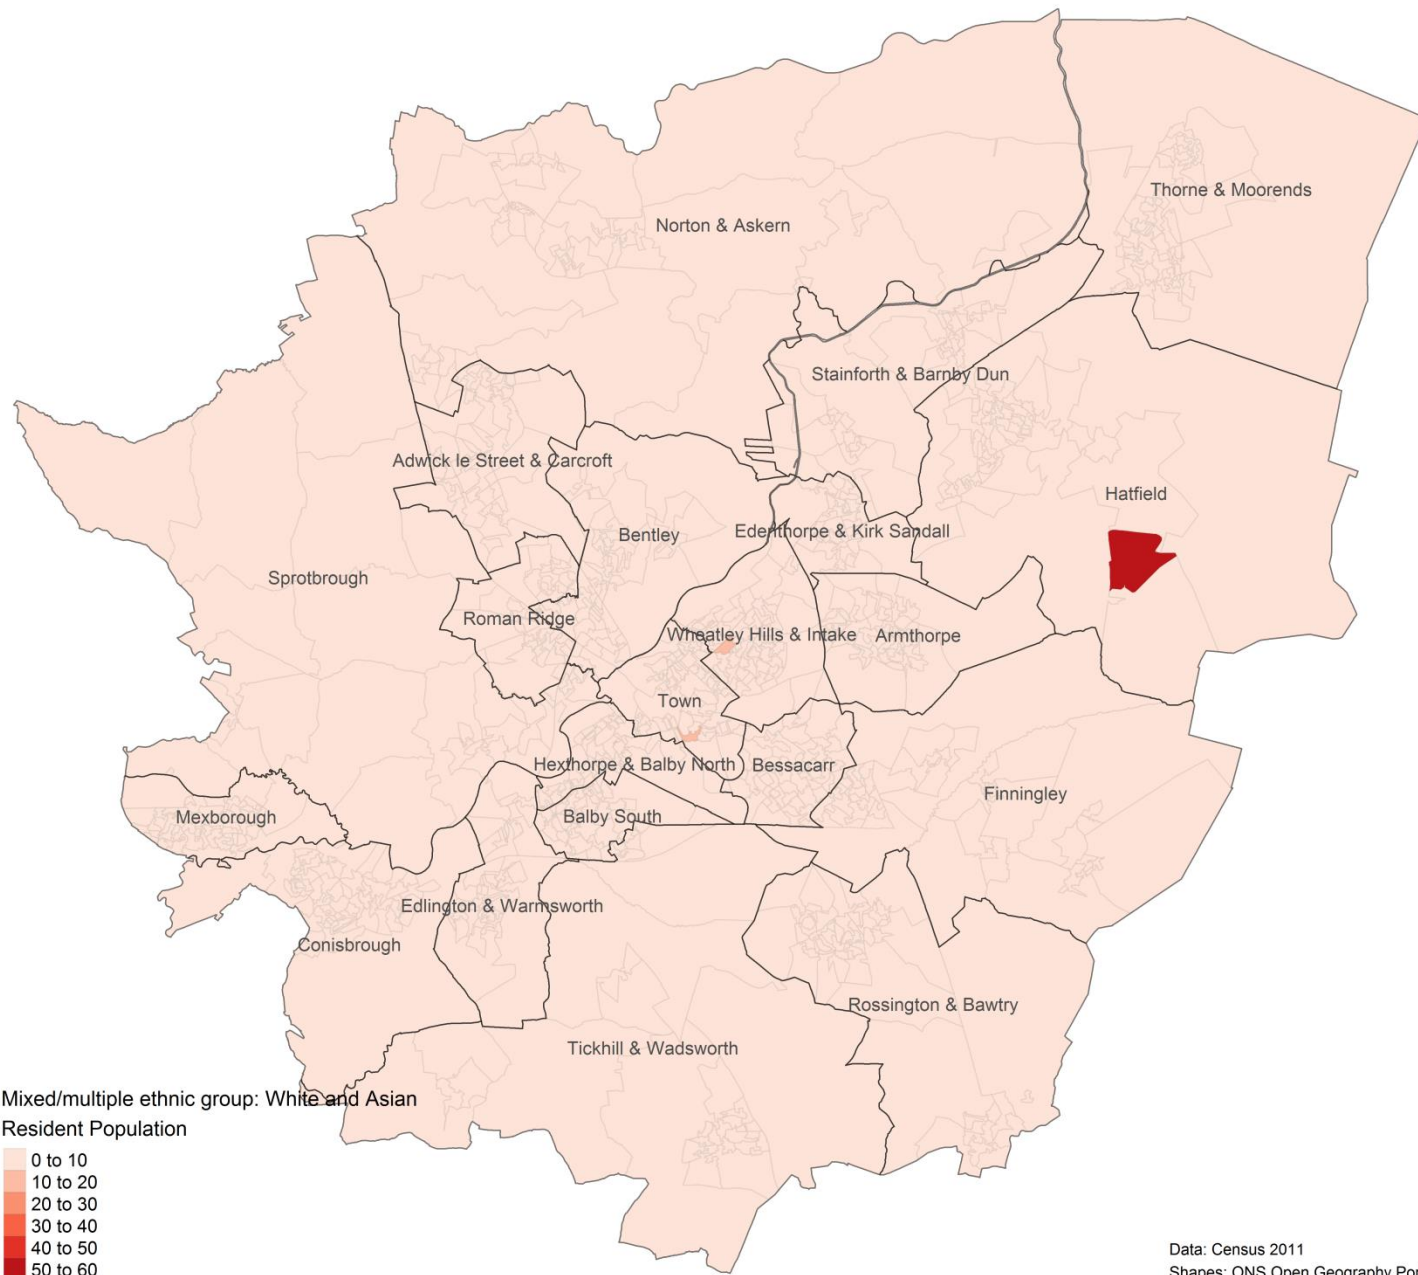

Doncaster: An Atlas Of Our BAME Communities

Produced by the Strategy and
Performance Unit

July 2018

Contents:

Data is drawn from the 2011 Census. Please note the different scales on each map.

Page

3. White: Irish
4. White: Gypsy or Irish Traveller
5. White: Other White
6. Mixed/multiple ethnic group: White and Black Caribbean
7. Mixed/multiple ethnic group: White and Black African
8. Mixed/multiple ethnic group: White and Asian
9. Mixed/multiple ethnic group: Other Mixed
10. Asian/Asian British: Indian
11. Asian/Asian British: Pakistani
12. Asian/Asian British: Bangladeshi
13. Asian/Asian British: Chinese
14. Asian/Asian British: Other Asian
15. Black/African/Caribbean/Black British: African
16. Black/African/Caribbean/Black British: Caribbean
17. Black/African/Caribbean/Black British: Other Black
18. Other Ethnic Groups: Arab
19. Other Ethnic Groups: Any other ethnic group

White: Irish
Resident Population

- 0 to 5
- 5 to 10
- 10 to 15

Data: Census 2011
Shapes: ONS Open Geography Portal

Data: Census 2011
 Shapes: ONS Open Geography Portal

Data: Census 2011
 Shapes: ONS Open Geography Portal

Data: Census 2011
 Shapes: ONS Open Geography Portal

Data: Census 2011
 Shapes: ONS Open Geography Portal

Data: Census 2011
 Shapes: ONS Open Geography Portal

Data: Census 2011
 Shapes: ONS Open Geography Portal

Data: Census 2011
 Shapes: ONS Open Geography Portal

Data: Census 2011
 Shapes: ONS Open Geography Portal

Data: Census 2011
 Shapes: ONS Open Geography Portal

Black/African/Caribbean/Black British: Other Black Resident Population