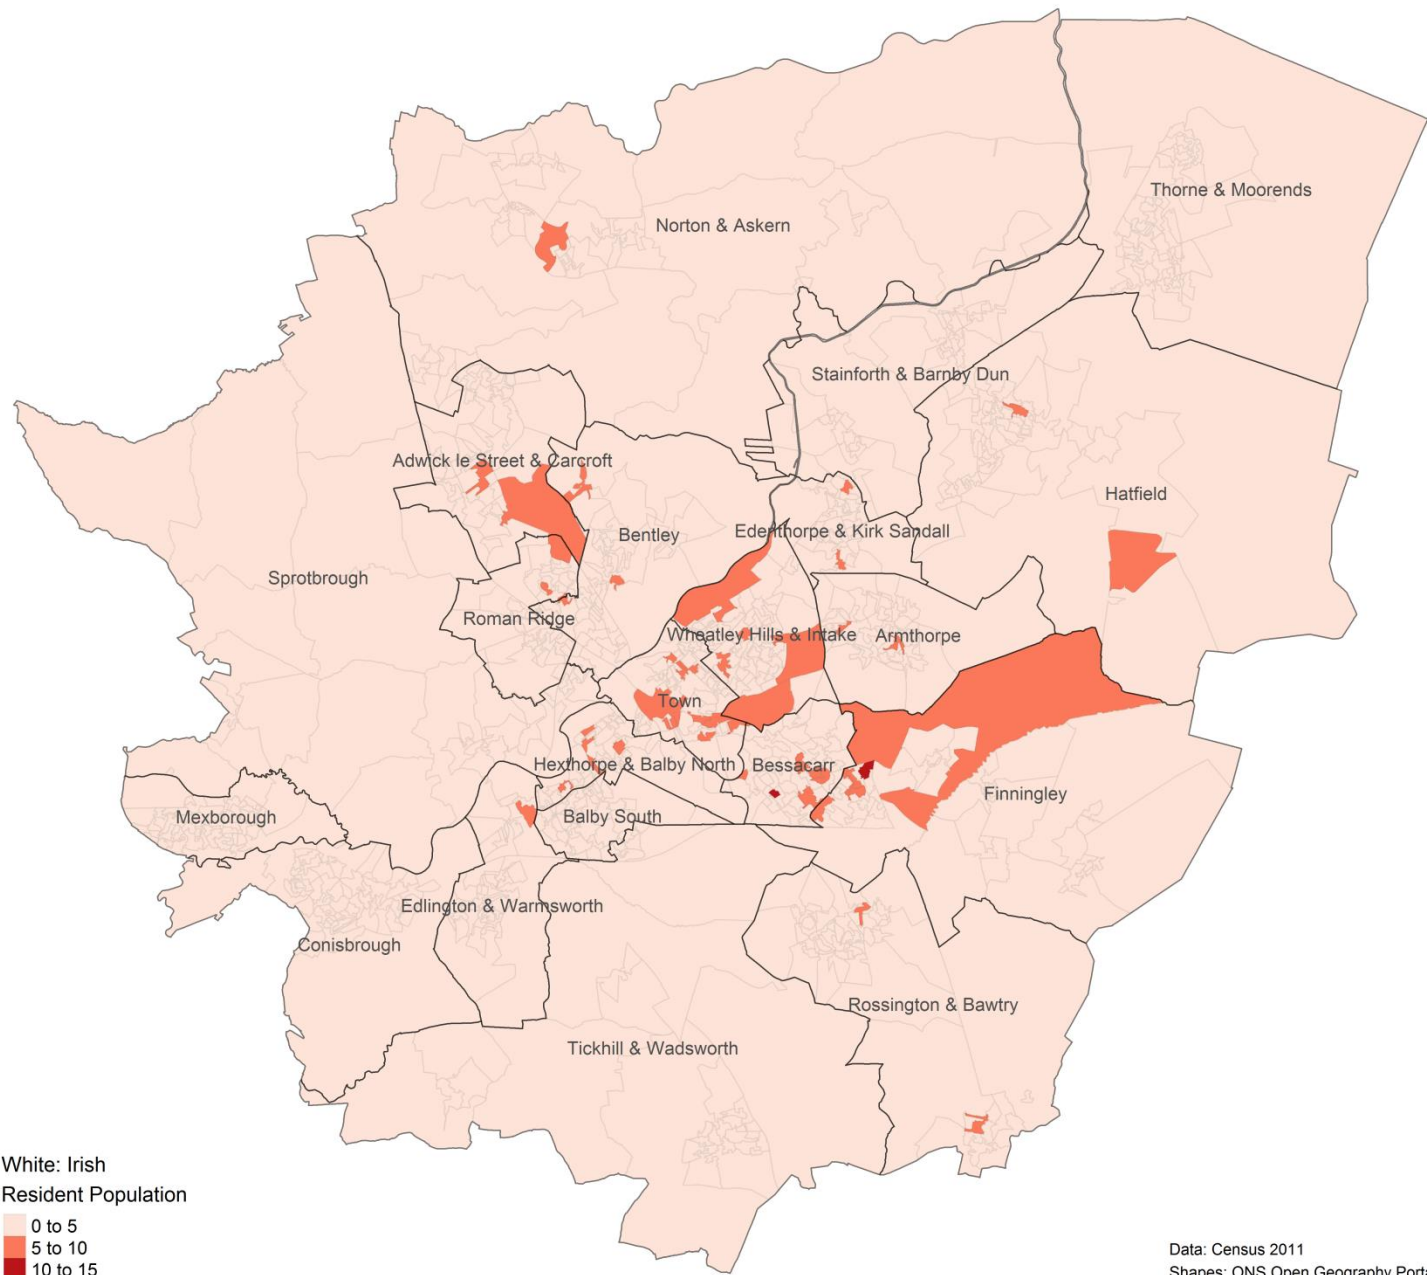

Doncaster: An Atlas Of Our BAME Communities

Produced by the Strategy and
Performance Unit

July 2018

Contents:

Data is drawn from the 2011 Census. Please note the different scales on each map.

Page

3. White: Irish
4. White: Gypsy or Irish Traveller
5. White: Other White
6. Mixed/multiple ethnic group: White and Black Caribbean
7. Mixed/multiple ethnic group: White and Black African
8. Mixed/multiple ethnic group: White and Asian
9. Mixed/multiple ethnic group: Other Mixed
10. Asian/Asian British: Indian
11. Asian/Asian British: Pakistani
12. Asian/Asian British: Bangladeshi
13. Asian/Asian British: Chinese
14. Asian/Asian British: Other Asian
15. Black/African/Caribbean/Black British: African
16. Black/African/Caribbean/Black British: Caribbean
17. Black/African/Caribbean/Black British: Other Black
18. Other Ethnic Groups: Arab
19. Other Ethnic Groups: Any other ethnic group

White: Irish
Resident Population

- 0 to 5
- 5 to 10
- 10 to 15

Data: Census 2011
Shapes: ONS Open Geography Portal

Data: Census 2011
 Shapes: ONS Open Geography Portal

Data: Census 2011
 Shapes: ONS Open Geography Portal

Data: Census 2011
 Shapes: ONS Open Geography Portal

Data: Census 2011
 Shapes: ONS Open Geography Portal

Data: Census 2011
 Shapes: ONS Open Geography Portal

Black/African/Caribbean/Black British: Other Black Resident Population

Data: Census 2011
 Shapes: ONS Open Geography Portal

Data: Census 2011
 Shapes: ONS Open Geography Portal

Data: Census 2011
Shapes: ONS Open Geography Portal