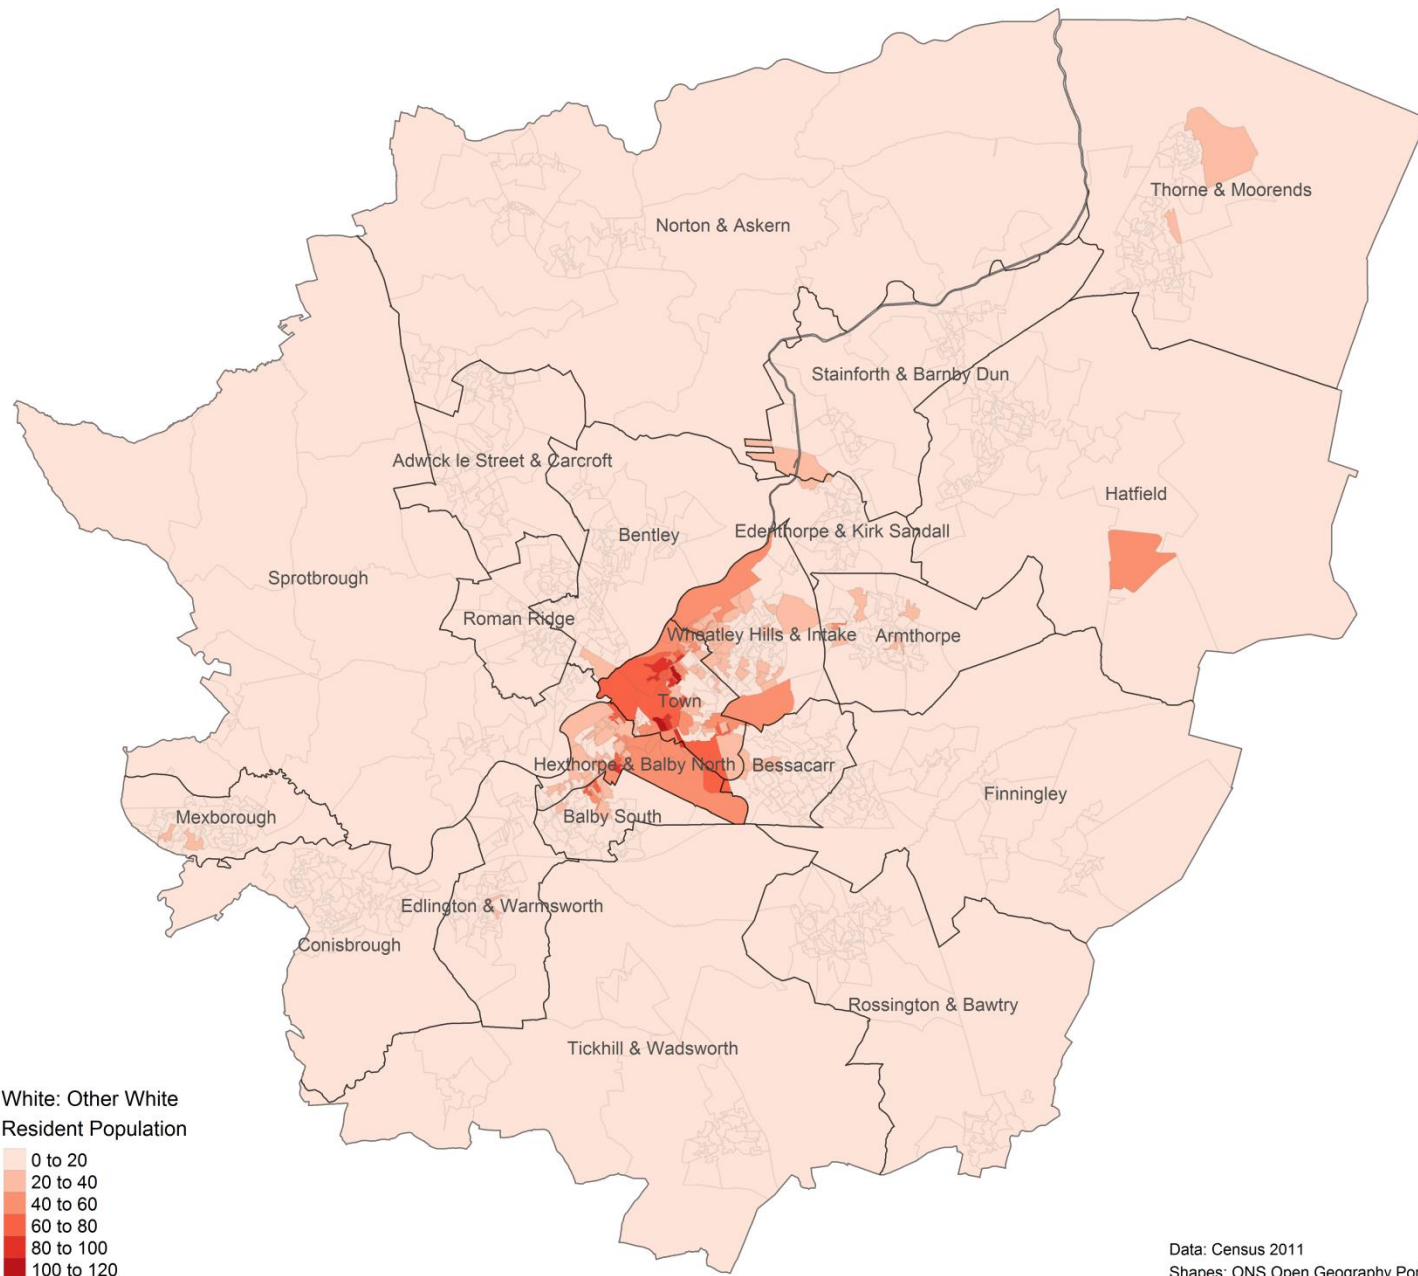

Doncaster: An Atlas Of Our BAME Communities

Produced by the Strategy and
Performance Unit

July 2018

Contents:

Data is drawn from the 2011 Census. Please note the different scales on each map.

Page

3. White: Irish
4. White: Gypsy or Irish Traveller
5. White: Other White
6. Mixed/multiple ethnic group: White and Black Caribbean
7. Mixed/multiple ethnic group: White and Black African
8. Mixed/multiple ethnic group: White and Asian
9. Mixed/multiple ethnic group: Other Mixed
10. Asian/Asian British: Indian
11. Asian/Asian British: Pakistani
12. Asian/Asian British: Bangladeshi
13. Asian/Asian British: Chinese
14. Asian/Asian British: Other Asian
15. Black/African/Caribbean/Black British: African
16. Black/African/Caribbean/Black British: Caribbean
17. Black/African/Caribbean/Black British: Other Black
18. Other Ethnic Groups: Arab
19. Other Ethnic Groups: Any other ethnic group

White: Irish
Resident Population

- 0 to 5
- 5 to 10
- 10 to 15

Data: Census 2011
Shapes: ONS Open Geography Portal

Data: Census 2011
 Shapes: ONS Open Geography Portal

Data: Census 2011
 Shapes: ONS Open Geography Portal

Data: Census 2011
 Shapes: ONS Open Geography Portal

Data: Census 2011
 Shapes: ONS Open Geography Portal

Data: Census 2011
 Shapes: ONS Open Geography Portal

Data: Census 2011
 Shapes: ONS Open Geography Portal

Data: Census 2011
 Shapes: ONS Open Geography Portal

Data: Census 2011
 Shapes: ONS Open Geography Portal

Data: Census 2011
 Shapes: ONS Open Geography Portal

Black/African/Caribbean/Black British: Other Black Resident Population