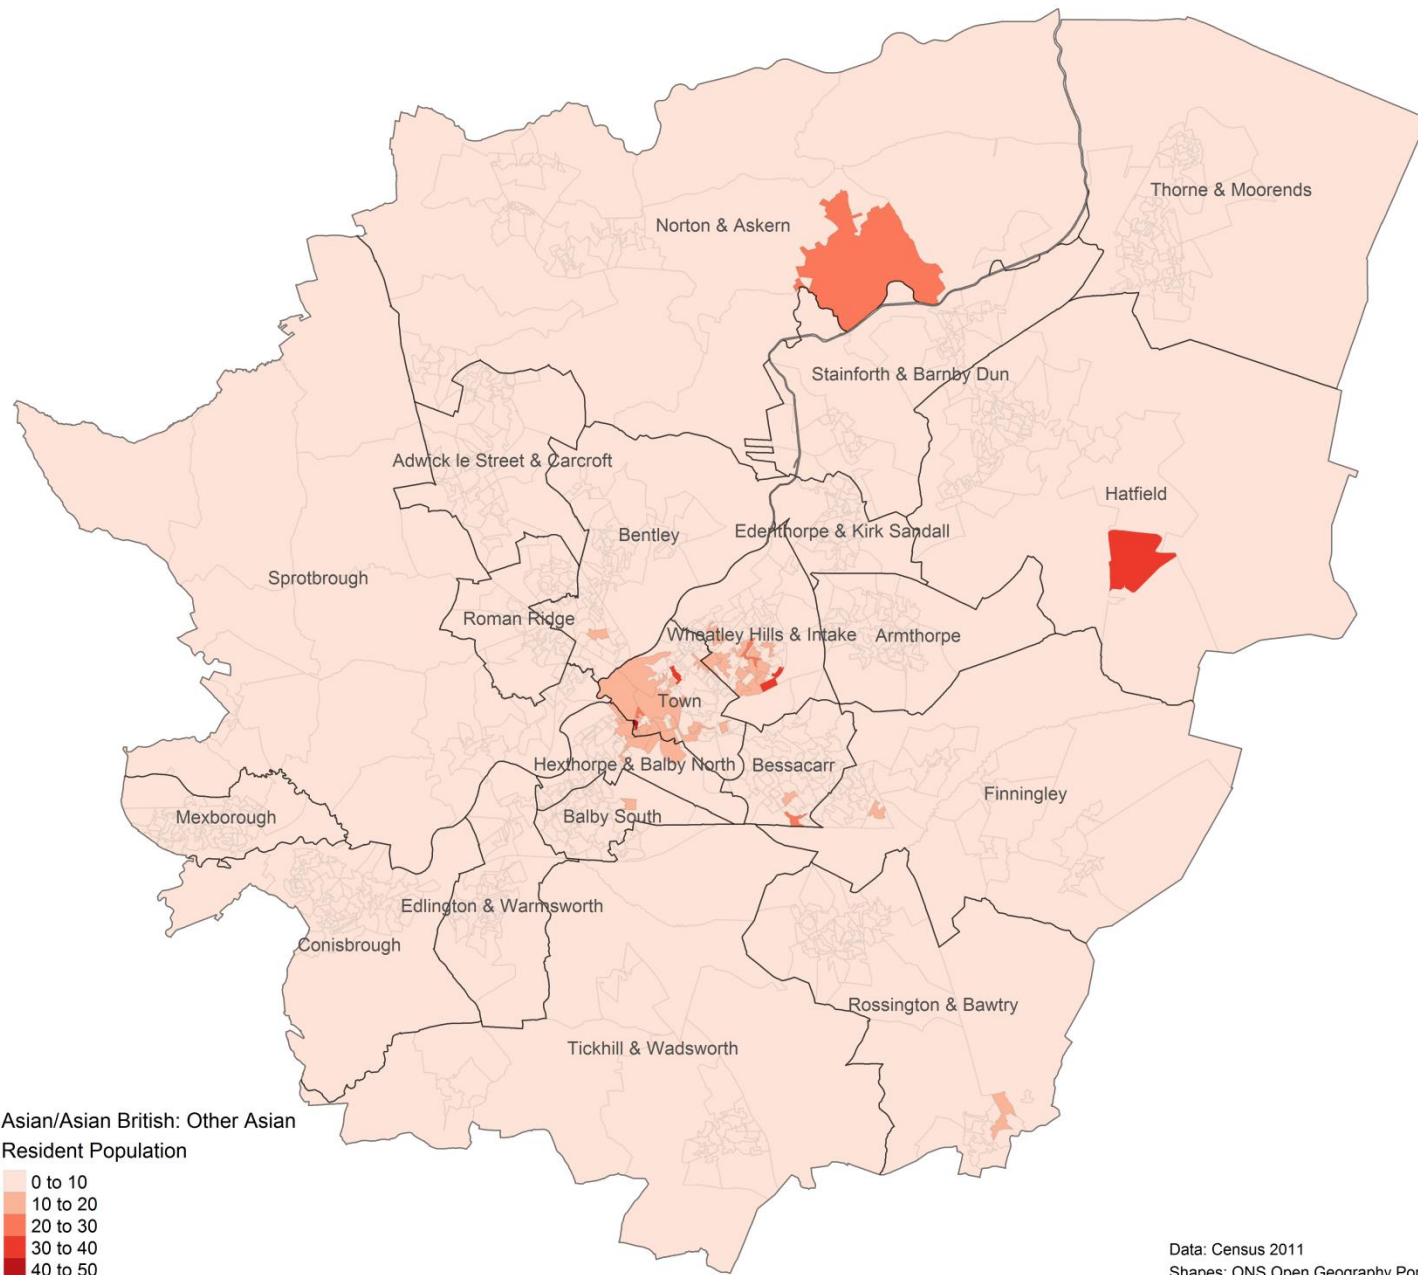

Doncaster: An Atlas Of Our BAME Communities

Produced by the Strategy and
Performance Unit

July 2018

Contents:

Data is drawn from the 2011 Census. Please note the different scales on each map.

Page

3. White: Irish
4. White: Gypsy or Irish Traveller
5. White: Other White
6. Mixed/multiple ethnic group: White and Black Caribbean
7. Mixed/multiple ethnic group: White and Black African
8. Mixed/multiple ethnic group: White and Asian
9. Mixed/multiple ethnic group: Other Mixed
10. Asian/Asian British: Indian
11. Asian/Asian British: Pakistani
12. Asian/Asian British: Bangladeshi
13. Asian/Asian British: Chinese
14. Asian/Asian British: Other Asian
15. Black/African/Caribbean/Black British: African
16. Black/African/Caribbean/Black British: Caribbean
17. Black/African/Caribbean/Black British: Other Black
18. Other Ethnic Groups: Arab
19. Other Ethnic Groups: Any other ethnic group

Data: Census 2011
 Shapes: ONS Open Geography Portal

Data: Census 2011
 Shapes: ONS Open Geography Portal

Data: Census 2011
 Shapes: ONS Open Geography Portal

Data: Census 2011
 Shapes: ONS Open Geography Portal

Data: Census 2011
 Shapes: ONS Open Geography Portal

Data: Census 2011
 Shapes: ONS Open Geography Portal

Data: Census 2011
 Shapes: ONS Open Geography Portal

Black/African/Caribbean/Black British: Other Black Resident Population

Data: Census 2011
 Shapes: ONS Open Geography Portal

Data: Census 2011
 Shapes: ONS Open Geography Portal

Data: Census 2011
Shapes: ONS Open Geography Portal