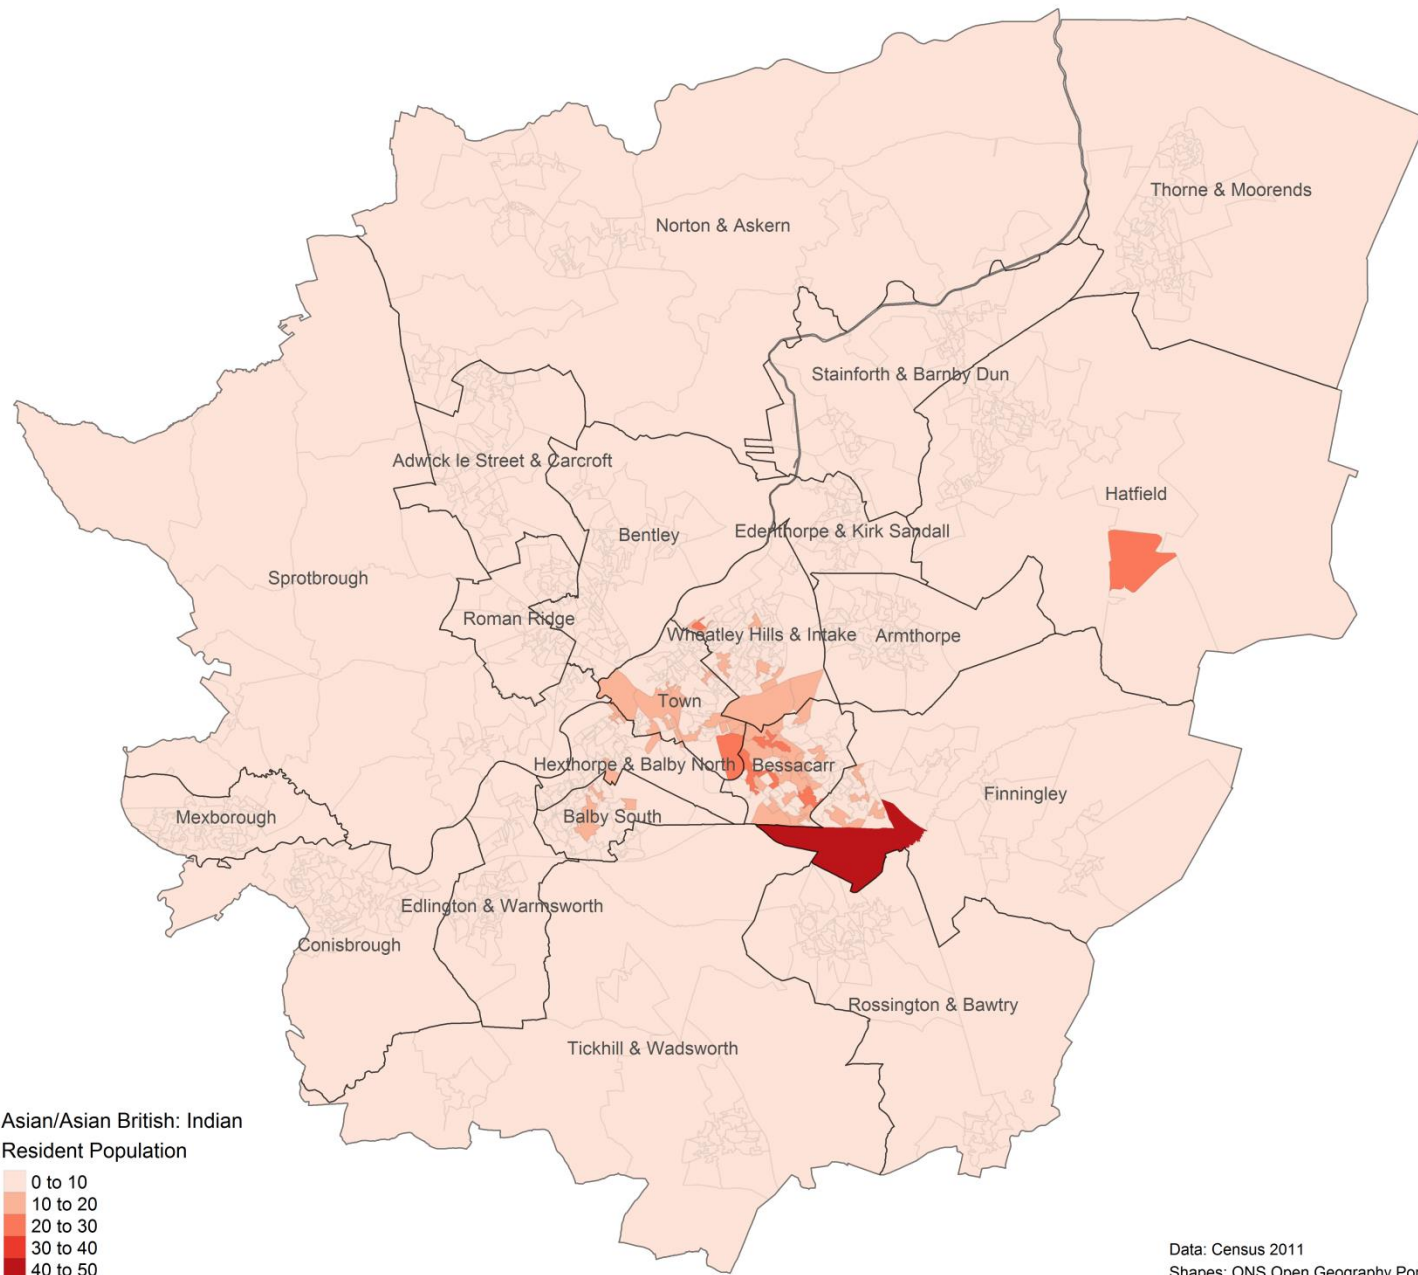

Doncaster: An Atlas Of Our BAME Communities

Produced by the Strategy and
Performance Unit

July 2018

Contents:

Data is drawn from the 2011 Census. Please note the different scales on each map.

Page

3. White: Irish
4. White: Gypsy or Irish Traveller
5. White: Other White
6. Mixed/multiple ethnic group: White and Black Caribbean
7. Mixed/multiple ethnic group: White and Black African
8. Mixed/multiple ethnic group: White and Asian
9. Mixed/multiple ethnic group: Other Mixed
10. Asian/Asian British: Indian
11. Asian/Asian British: Pakistani
12. Asian/Asian British: Bangladeshi
13. Asian/Asian British: Chinese
14. Asian/Asian British: Other Asian
15. Black/African/Caribbean/Black British: African
16. Black/African/Caribbean/Black British: Caribbean
17. Black/African/Caribbean/Black British: Other Black
18. Other Ethnic Groups: Arab
19. Other Ethnic Groups: Any other ethnic group

Data: Census 2011
 Shapes: ONS Open Geography Portal

Data: Census 2011
 Shapes: ONS Open Geography Portal

Data: Census 2011
 Shapes: ONS Open Geography Portal

Data: Census 2011
 Shapes: ONS Open Geography Portal

Data: Census 2011
 Shapes: ONS Open Geography Portal

Data: Census 2011
 Shapes: ONS Open Geography Portal

Data: Census 2011
 Shapes: ONS Open Geography Portal

Black/African/Caribbean/Black British: Other Black Resident Population