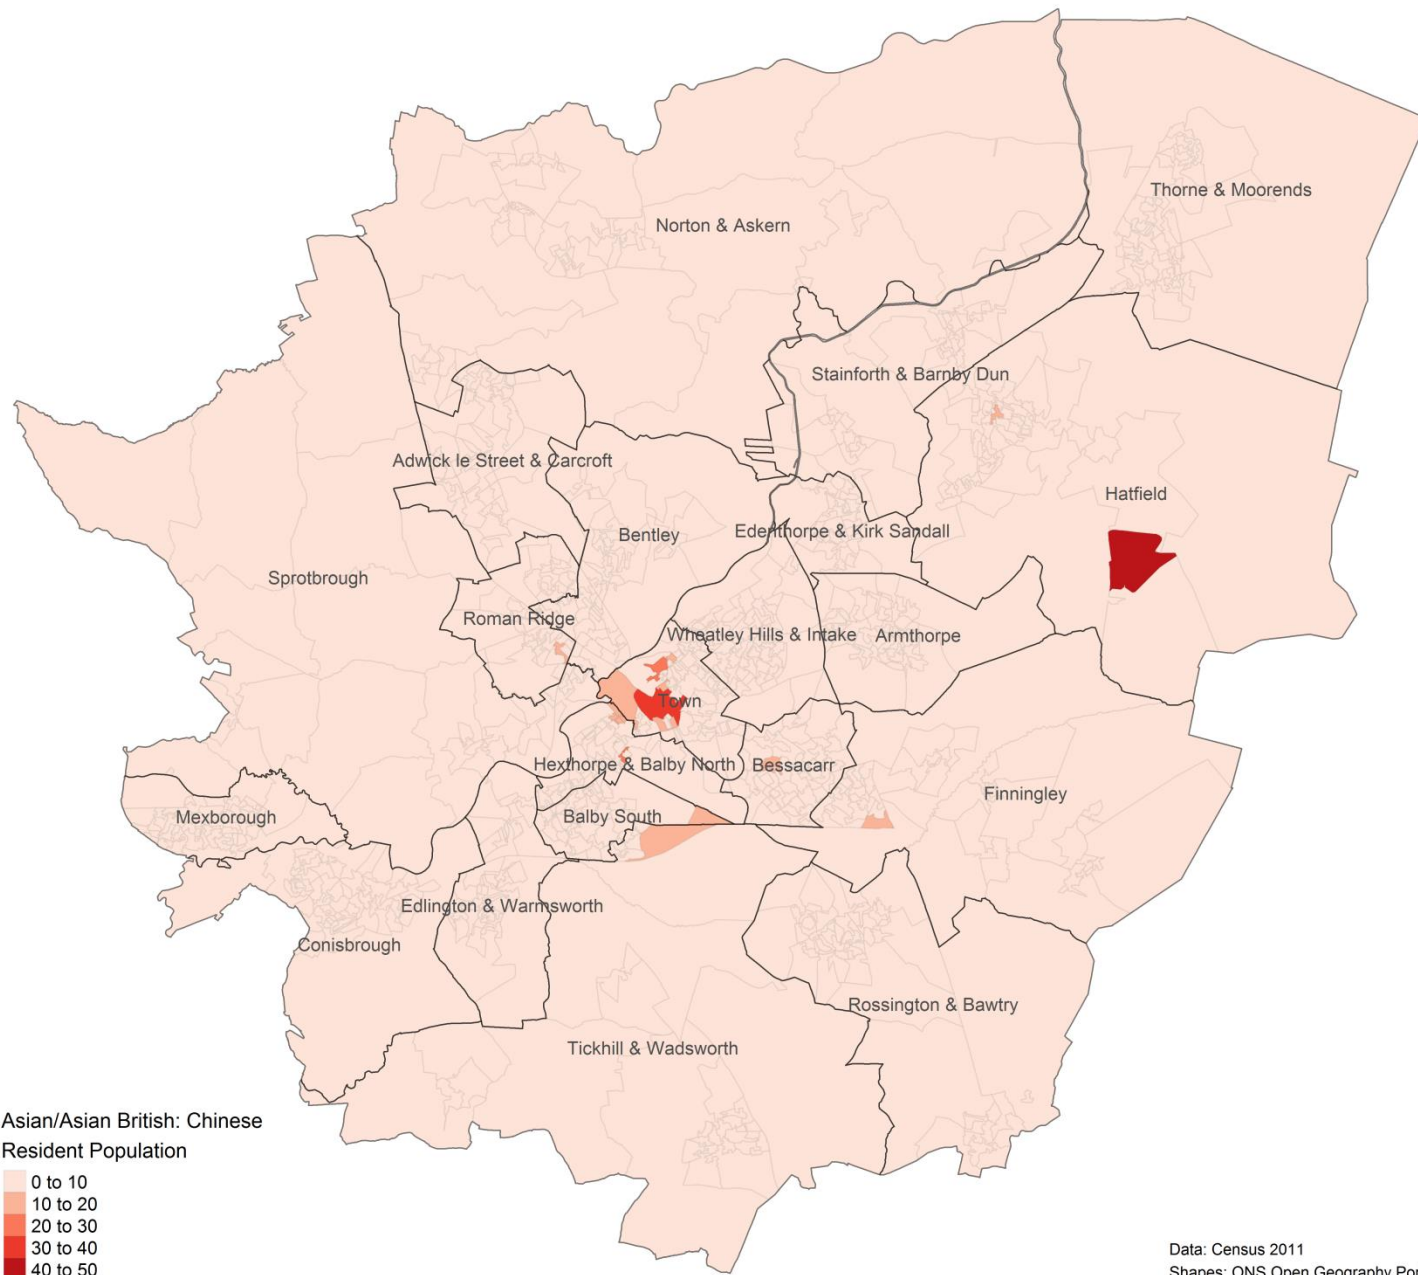

Doncaster: An Atlas Of Our BAME Communities

Produced by the Strategy and
Performance Unit

July 2018

Contents:

Data is drawn from the 2011 Census. Please note the different scales on each map.

Page

3. White: Irish
4. White: Gypsy or Irish Traveller
5. White: Other White
6. Mixed/multiple ethnic group: White and Black Caribbean
7. Mixed/multiple ethnic group: White and Black African
8. Mixed/multiple ethnic group: White and Asian
9. Mixed/multiple ethnic group: Other Mixed
10. Asian/Asian British: Indian
11. Asian/Asian British: Pakistani
12. Asian/Asian British: Bangladeshi
13. Asian/Asian British: Chinese
14. Asian/Asian British: Other Asian
15. Black/African/Caribbean/Black British: African
16. Black/African/Caribbean/Black British: Caribbean
17. Black/African/Caribbean/Black British: Other Black
18. Other Ethnic Groups: Arab
19. Other Ethnic Groups: Any other ethnic group

Data: Census 2011
 Shapes: ONS Open Geography Portal

Data: Census 2011
 Shapes: ONS Open Geography Portal

Data: Census 2011
 Shapes: ONS Open Geography Portal

Data: Census 2011
 Shapes: ONS Open Geography Portal

Data: Census 2011
 Shapes: ONS Open Geography Portal

Data: Census 2011
 Shapes: ONS Open Geography Portal

Data: Census 2011
 Shapes: ONS Open Geography Portal

Black/African/Caribbean/Black British: Other Black Resident Population