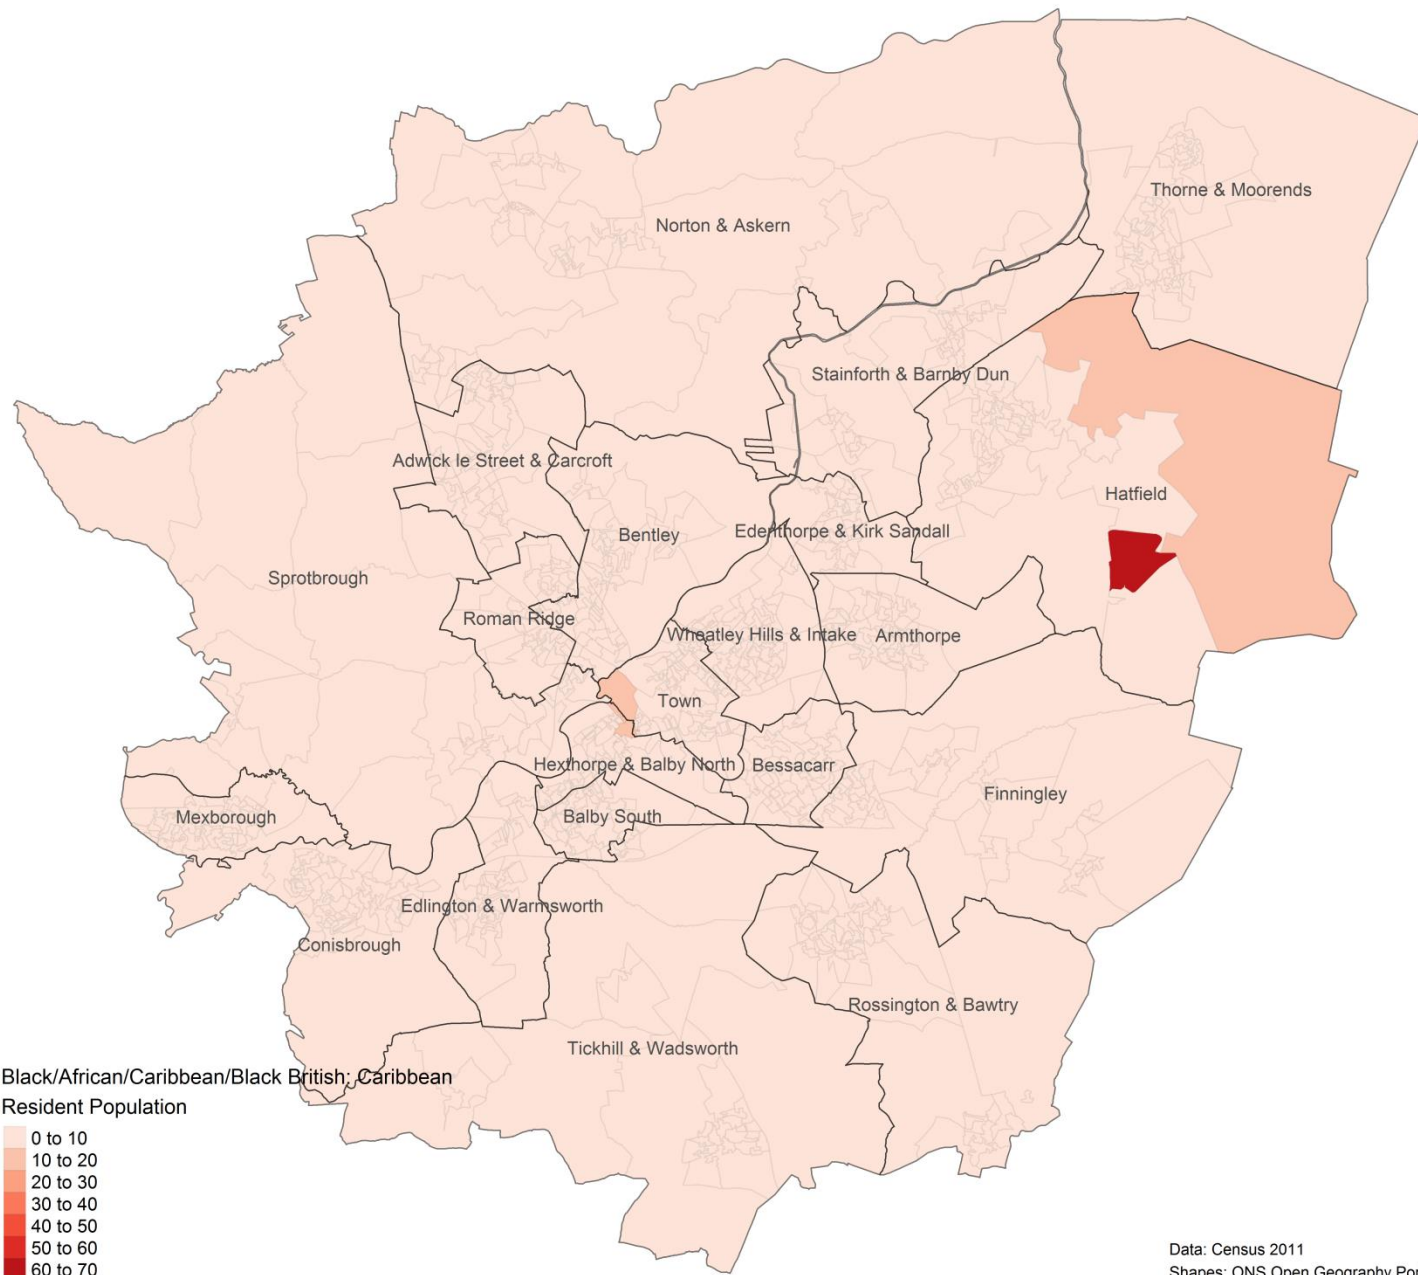

Doncaster: An Atlas Of Our BAME Communities

Produced by the Strategy and
Performance Unit

July 2018

Contents:

Data is drawn from the 2011 Census. Please note the different scales on each map.

Page

3. White: Irish
4. White: Gypsy or Irish Traveller
5. White: Other White
6. Mixed/multiple ethnic group: White and Black Caribbean
7. Mixed/multiple ethnic group: White and Black African
8. Mixed/multiple ethnic group: White and Asian
9. Mixed/multiple ethnic group: Other Mixed
10. Asian/Asian British: Indian
11. Asian/Asian British: Pakistani
12. Asian/Asian British: Bangladeshi
13. Asian/Asian British: Chinese
14. Asian/Asian British: Other Asian
15. Black/African/Caribbean/Black British: African
16. Black/African/Caribbean/Black British: Caribbean
17. Black/African/Caribbean/Black British: Other Black
18. Other Ethnic Groups: Arab
19. Other Ethnic Groups: Any other ethnic group

Data: Census 2011
 Shapes: ONS Open Geography Portal

Data: Census 2011
 Shapes: ONS Open Geography Portal

Data: Census 2011
 Shapes: ONS Open Geography Portal

Data: Census 2011
 Shapes: ONS Open Geography Portal

Data: Census 2011
 Shapes: ONS Open Geography Portal

Data: Census 2011
 Shapes: ONS Open Geography Portal

Data: Census 2011
 Shapes: ONS Open Geography Portal

Black/African/Caribbean/Black British: Other Black Resident Population

Data: Census 2011
 Shapes: ONS Open Geography Portal

Data: Census 2011
 Shapes: ONS Open Geography Portal

Data: Census 2011
Shapes: ONS Open Geography Portal