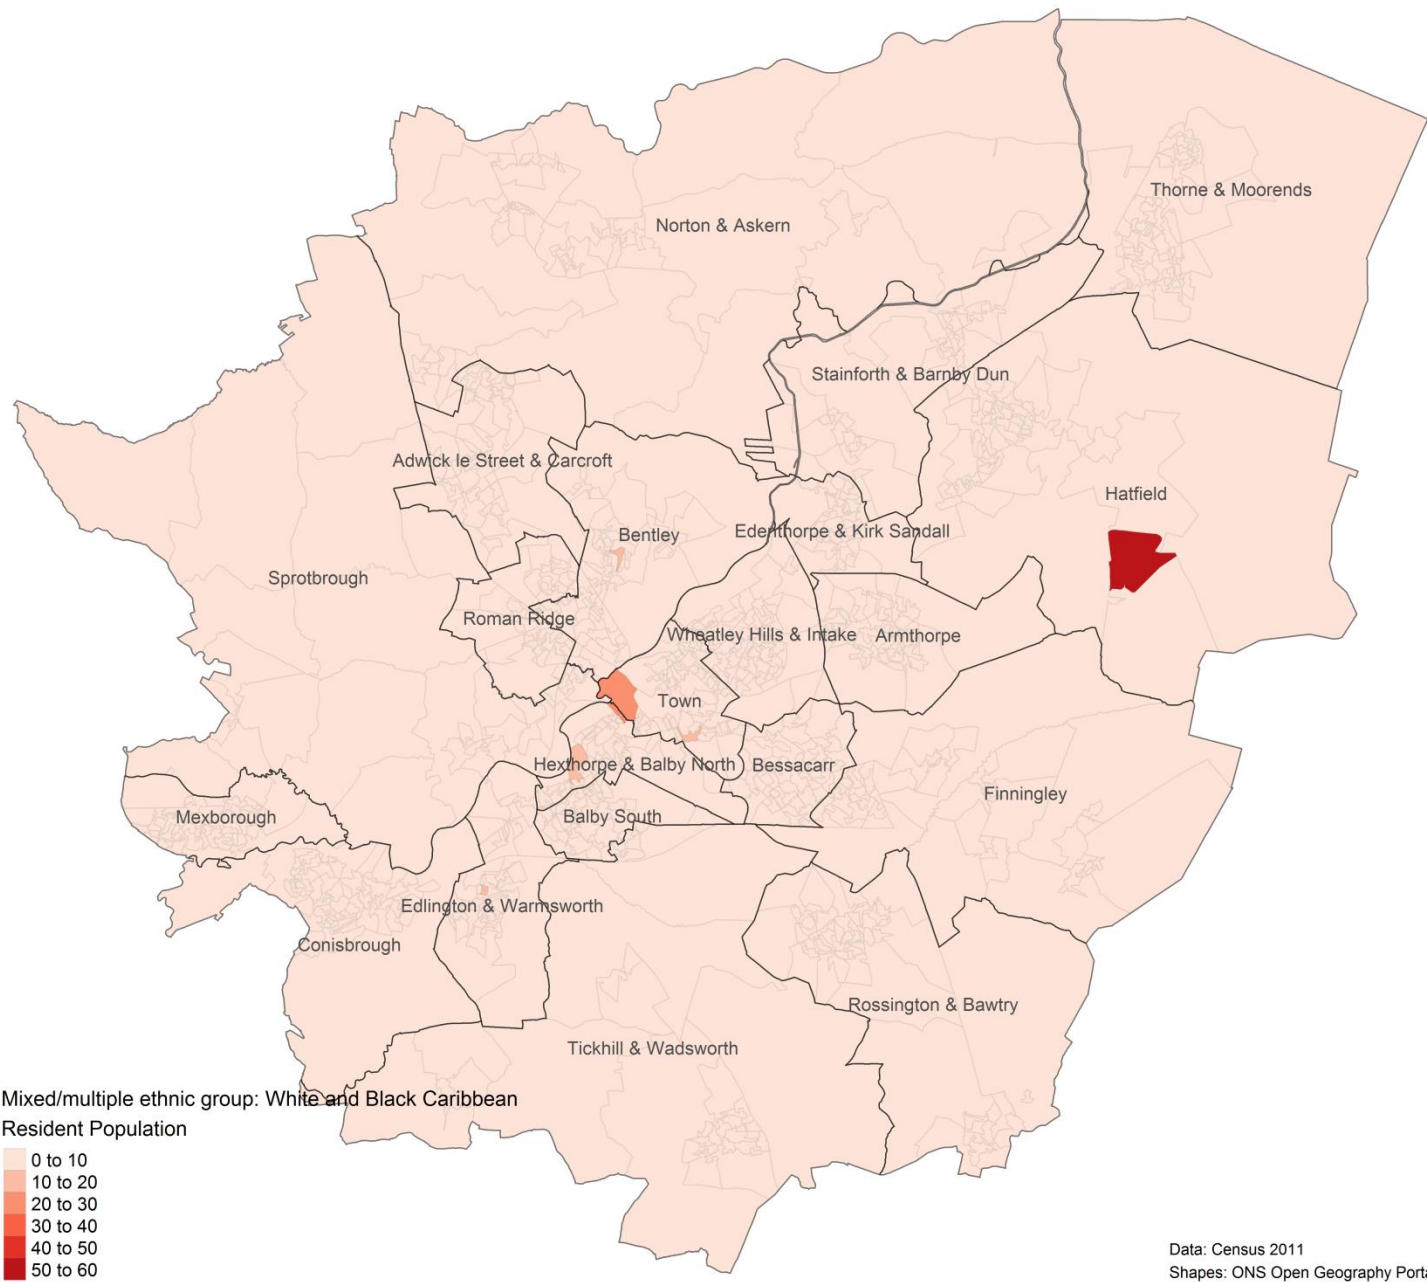

Doncaster: An Atlas Of Our BAME Communities

Produced by the Strategy and
Performance Unit

July 2018

Contents:

Data is drawn from the 2011 Census. Please note the different scales on each map.

Page

3. White: Irish
4. White: Gypsy or Irish Traveller
5. White: Other White
6. Mixed/multiple ethnic group: White and Black Caribbean
7. Mixed/multiple ethnic group: White and Black African
8. Mixed/multiple ethnic group: White and Asian
9. Mixed/multiple ethnic group: Other Mixed
10. Asian/Asian British: Indian
11. Asian/Asian British: Pakistani
12. Asian/Asian British: Bangladeshi
13. Asian/Asian British: Chinese
14. Asian/Asian British: Other Asian
15. Black/African/Caribbean/Black British: African
16. Black/African/Caribbean/Black British: Caribbean
17. Black/African/Caribbean/Black British: Other Black
18. Other Ethnic Groups: Arab
19. Other Ethnic Groups: Any other ethnic group

White: Irish
Resident Population

- 0 to 5
- 5 to 10
- 10 to 15

Data: Census 2011
Shapes: ONS Open Geography Portal

Data: Census 2011
 Shapes: ONS Open Geography Portal

Data: Census 2011
 Shapes: ONS Open Geography Portal

Data: Census 2011
 Shapes: ONS Open Geography Portal

Data: Census 2011
 Shapes: ONS Open Geography Portal

Data: Census 2011
 Shapes: ONS Open Geography Portal

Data: Census 2011
 Shapes: ONS Open Geography Portal

Data: Census 2011
 Shapes: ONS Open Geography Portal

Data: Census 2011
 Shapes: ONS Open Geography Portal

Data: Census 2011
 Shapes: ONS Open Geography Portal

Black/African/Caribbean/Black British: Other Black Resident Population