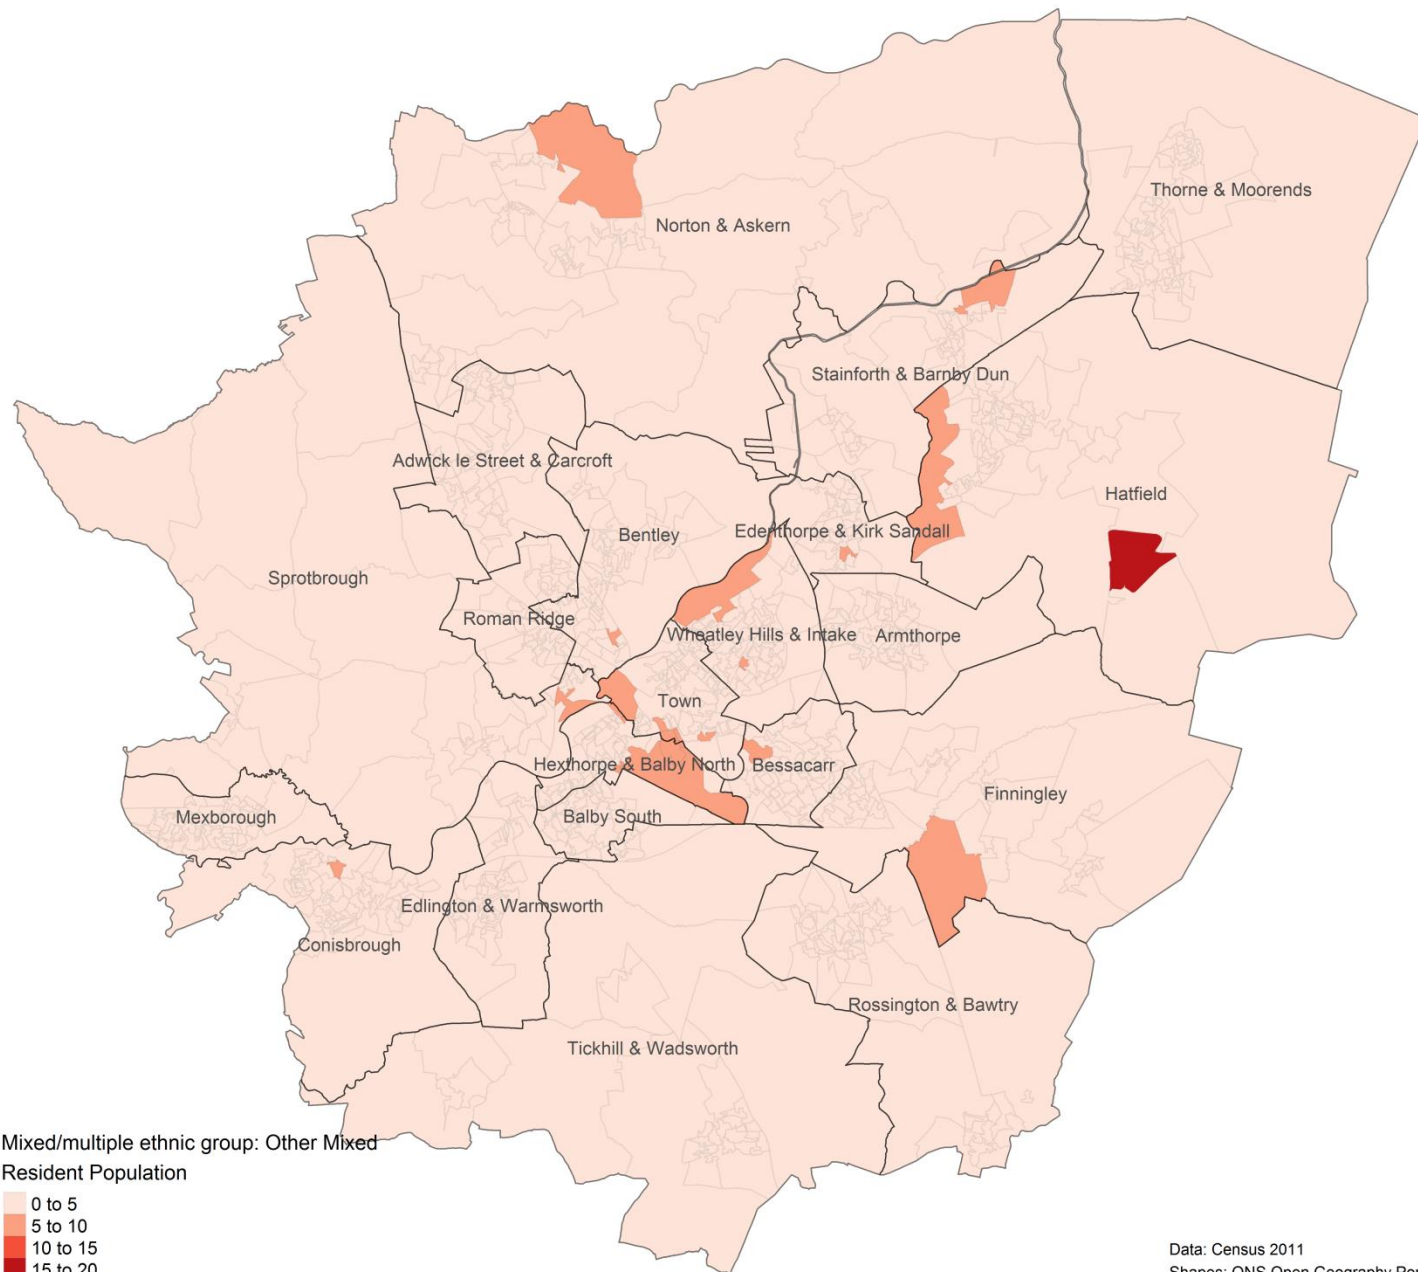

Doncaster: An Atlas Of Our BAME Communities

Produced by the Strategy and
Performance Unit

July 2018

Contents:

Data is drawn from the 2011 Census. Please note the different scales on each map.

Page

3. White: Irish
4. White: Gypsy or Irish Traveller
5. White: Other White
6. Mixed/multiple ethnic group: White and Black Caribbean
7. Mixed/multiple ethnic group: White and Black African
8. Mixed/multiple ethnic group: White and Asian
9. Mixed/multiple ethnic group: Other Mixed
10. Asian/Asian British: Indian
11. Asian/Asian British: Pakistani
12. Asian/Asian British: Bangladeshi
13. Asian/Asian British: Chinese
14. Asian/Asian British: Other Asian
15. Black/African/Caribbean/Black British: African
16. Black/African/Caribbean/Black British: Caribbean
17. Black/African/Caribbean/Black British: Other Black
18. Other Ethnic Groups: Arab
19. Other Ethnic Groups: Any other ethnic group

White: Irish
Resident Population

- 0 to 5
- 5 to 10
- 10 to 15

Data: Census 2011
Shapes: ONS Open Geography Portal

Data: Census 2011
 Shapes: ONS Open Geography Portal

Data: Census 2011
 Shapes: ONS Open Geography Portal

Data: Census 2011
 Shapes: ONS Open Geography Portal

Data: Census 2011
 Shapes: ONS Open Geography Portal

Data: Census 2011
 Shapes: ONS Open Geography Portal

Data: Census 2011
 Shapes: ONS Open Geography Portal

Data: Census 2011
 Shapes: ONS Open Geography Portal

Data: Census 2011
 Shapes: ONS Open Geography Portal

Data: Census 2011
 Shapes: ONS Open Geography Portal

Black/African/Caribbean/Black British: Other Black Resident Population