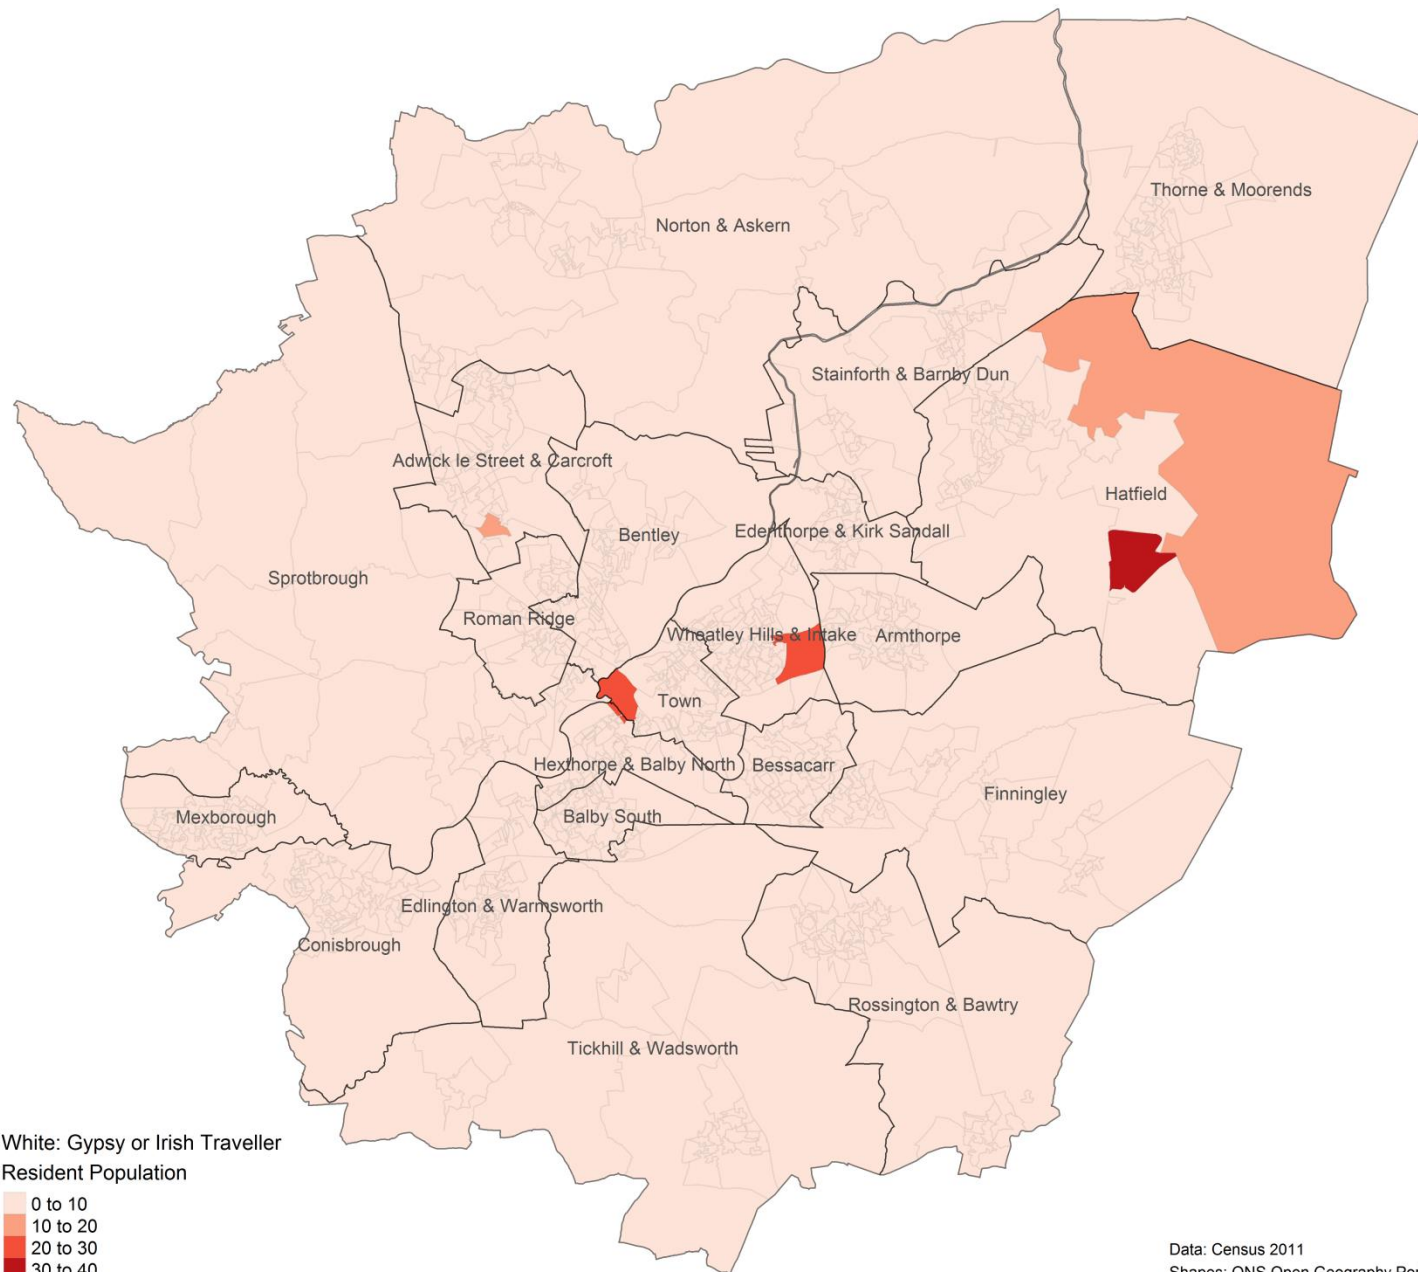

Doncaster: An Atlas Of Our BAME Communities

Produced by the Strategy and
Performance Unit

July 2018

Contents:

Data is drawn from the 2011 Census. Please note the different scales on each map.

Page

3. White: Irish
4. White: Gypsy or Irish Traveller
5. White: Other White
6. Mixed/multiple ethnic group: White and Black Caribbean
7. Mixed/multiple ethnic group: White and Black African
8. Mixed/multiple ethnic group: White and Asian
9. Mixed/multiple ethnic group: Other Mixed
10. Asian/Asian British: Indian
11. Asian/Asian British: Pakistani
12. Asian/Asian British: Bangladeshi
13. Asian/Asian British: Chinese
14. Asian/Asian British: Other Asian
15. Black/African/Caribbean/Black British: African
16. Black/African/Caribbean/Black British: Caribbean
17. Black/African/Caribbean/Black British: Other Black
18. Other Ethnic Groups: Arab
19. Other Ethnic Groups: Any other ethnic group

White: Irish
Resident Population

- 0 to 5
- 5 to 10
- 10 to 15

Data: Census 2011
Shapes: ONS Open Geography Portal

Data: Census 2011
 Shapes: ONS Open Geography Portal

Data: Census 2011
 Shapes: ONS Open Geography Portal

Data: Census 2011
 Shapes: ONS Open Geography Portal

Data: Census 2011
 Shapes: ONS Open Geography Portal

Data: Census 2011
 Shapes: ONS Open Geography Portal

Data: Census 2011
 Shapes: ONS Open Geography Portal

Data: Census 2011
 Shapes: ONS Open Geography Portal

Data: Census 2011
 Shapes: ONS Open Geography Portal

Data: Census 2011
 Shapes: ONS Open Geography Portal

Black/African/Caribbean/Black British: Other Black Resident Population