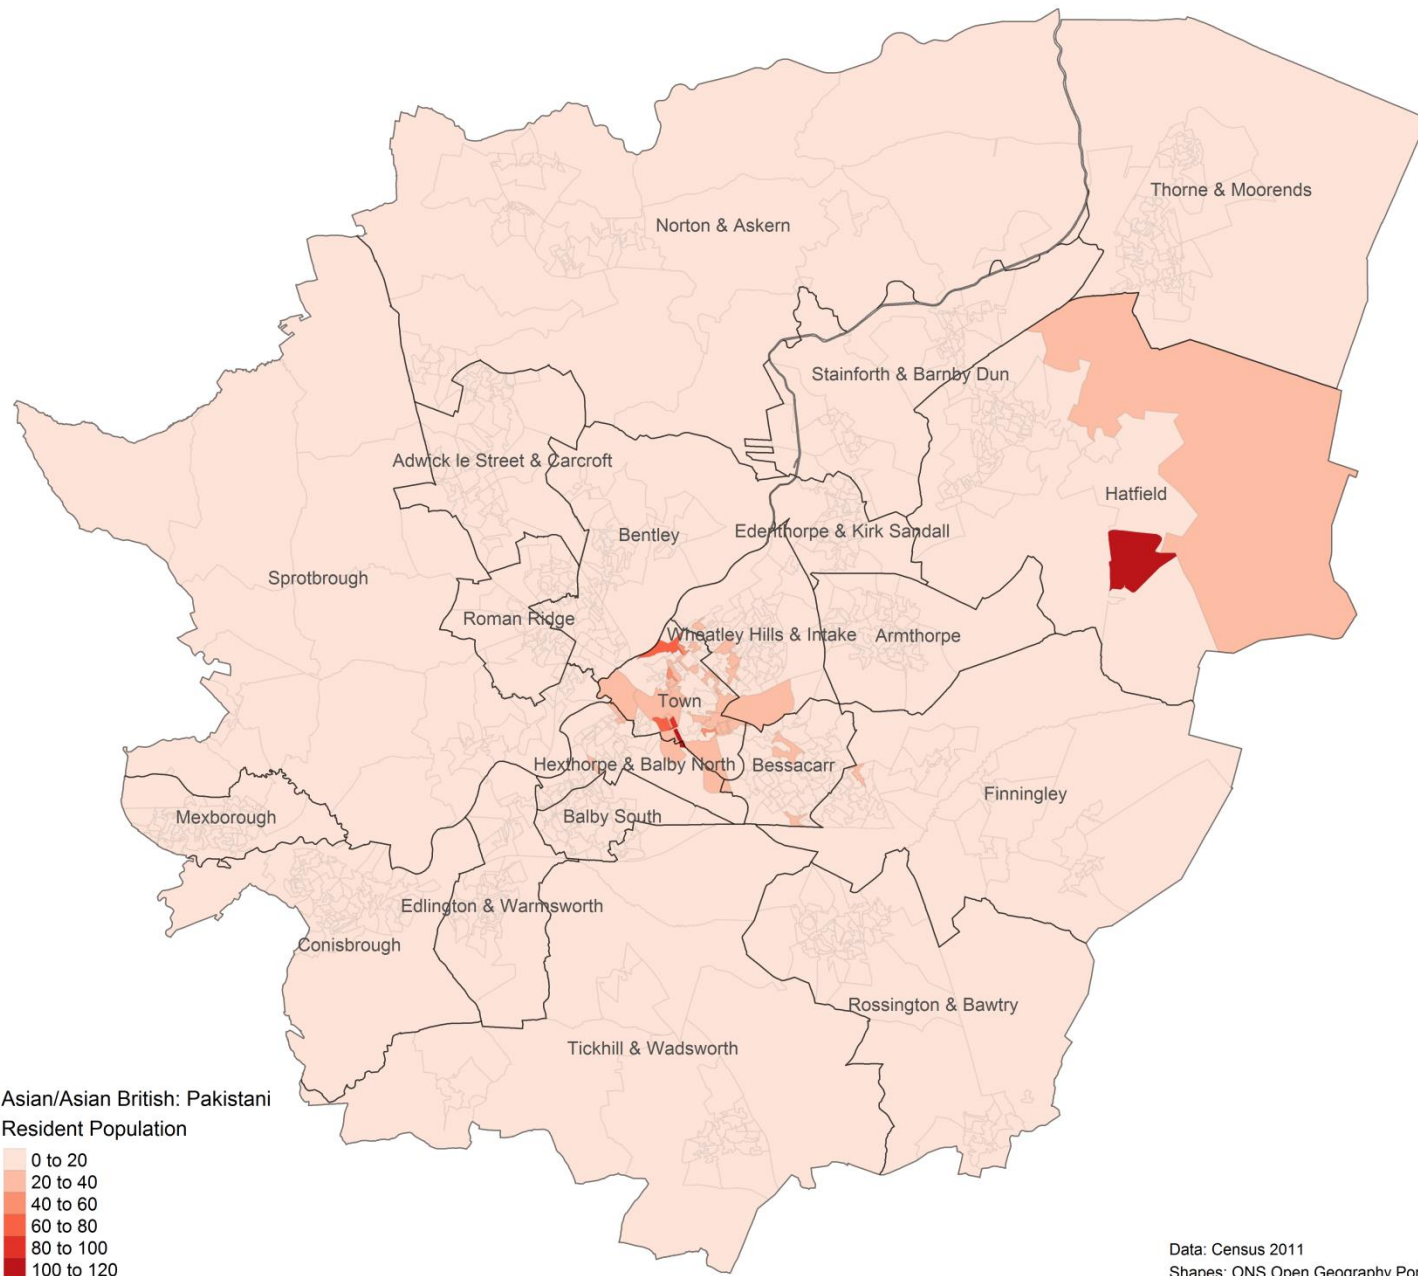

Doncaster: An Atlas Of Our BAME Communities

Produced by the Strategy and
Performance Unit

July 2018

Contents:

Data is drawn from the 2011 Census. Please note the different scales on each map.

Page

3. White: Irish
4. White: Gypsy or Irish Traveller
5. White: Other White
6. Mixed/multiple ethnic group: White and Black Caribbean
7. Mixed/multiple ethnic group: White and Black African
8. Mixed/multiple ethnic group: White and Asian
9. Mixed/multiple ethnic group: Other Mixed
10. Asian/Asian British: Indian
11. Asian/Asian British: Pakistani
12. Asian/Asian British: Bangladeshi
13. Asian/Asian British: Chinese
14. Asian/Asian British: Other Asian
15. Black/African/Caribbean/Black British: African
16. Black/African/Caribbean/Black British: Caribbean
17. Black/African/Caribbean/Black British: Other Black
18. Other Ethnic Groups: Arab
19. Other Ethnic Groups: Any other ethnic group

Data: Census 2011
 Shapes: ONS Open Geography Portal

Data: Census 2011
 Shapes: ONS Open Geography Portal

Data: Census 2011
 Shapes: ONS Open Geography Portal

Data: Census 2011
 Shapes: ONS Open Geography Portal

Data: Census 2011
 Shapes: ONS Open Geography Portal

Data: Census 2011
 Shapes: ONS Open Geography Portal

Data: Census 2011
 Shapes: ONS Open Geography Portal

Black/African/Caribbean/Black British: Other Black Resident Population